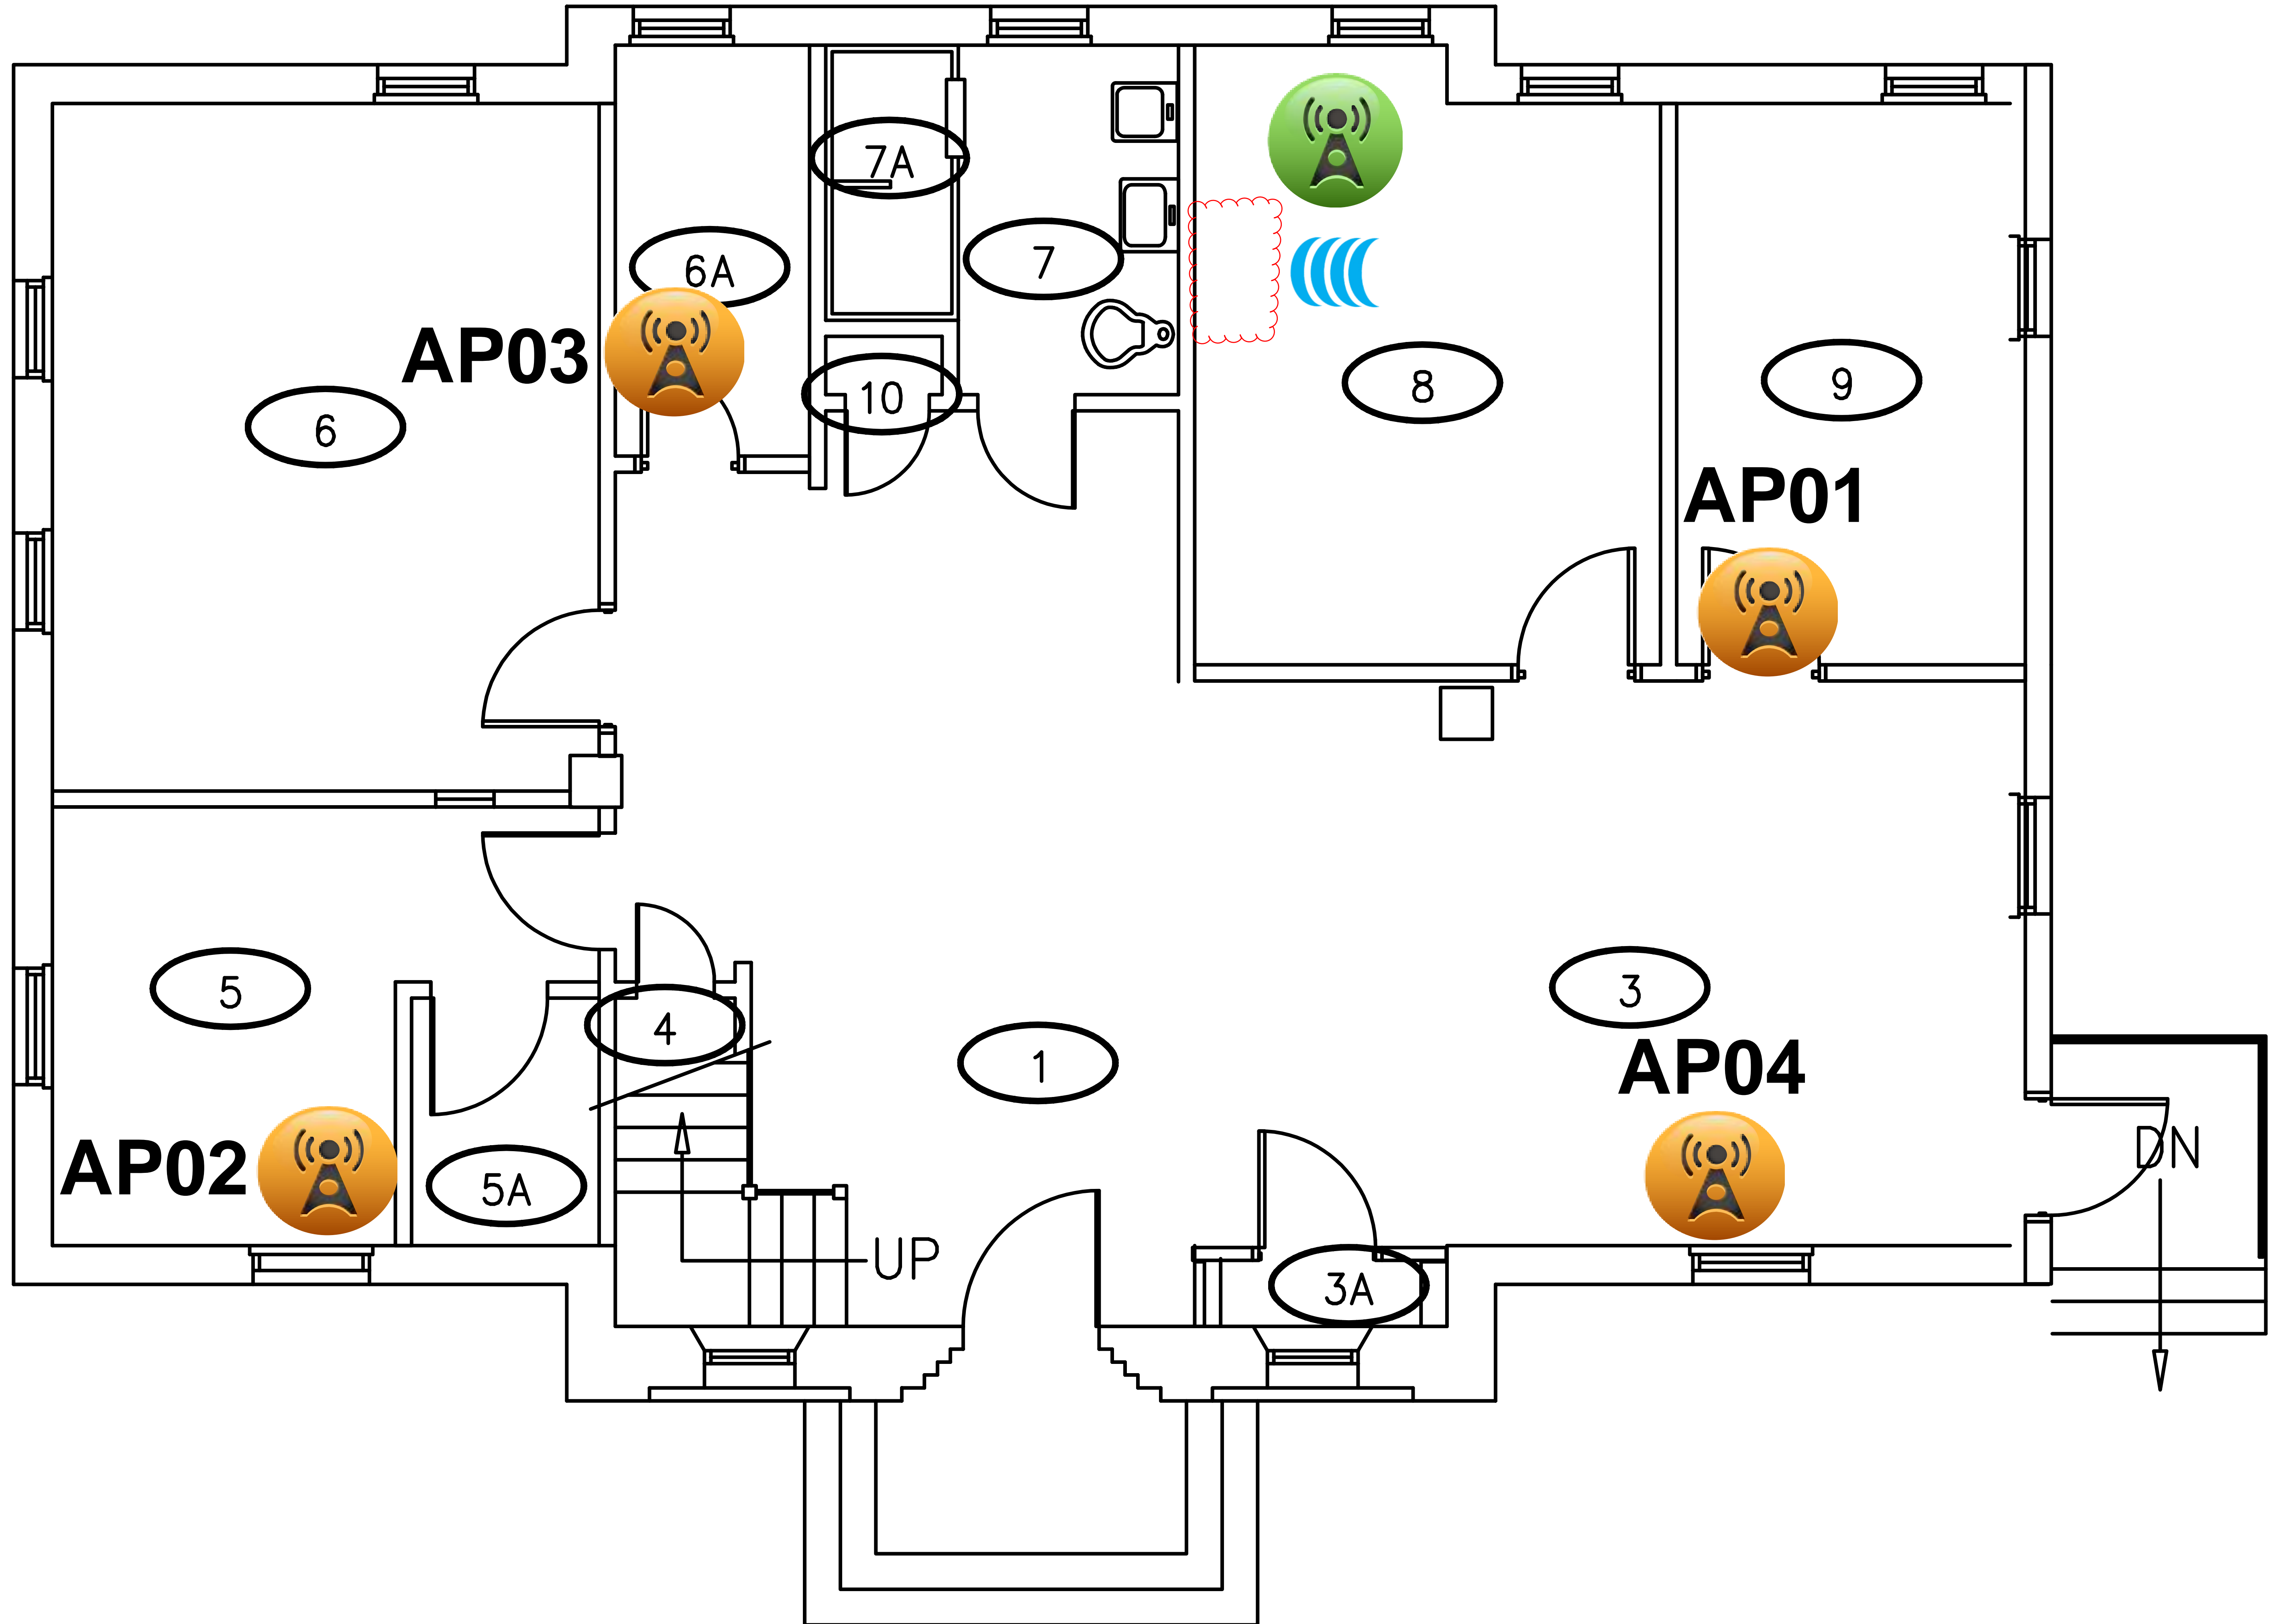

Bay Pines Building 35 - Floor 1

Standard-2

- 3502I AP
- 3502I Elevator AP
- 3502E AP
- Legacy AP
- Spectrum Capture
- Wiring Closet