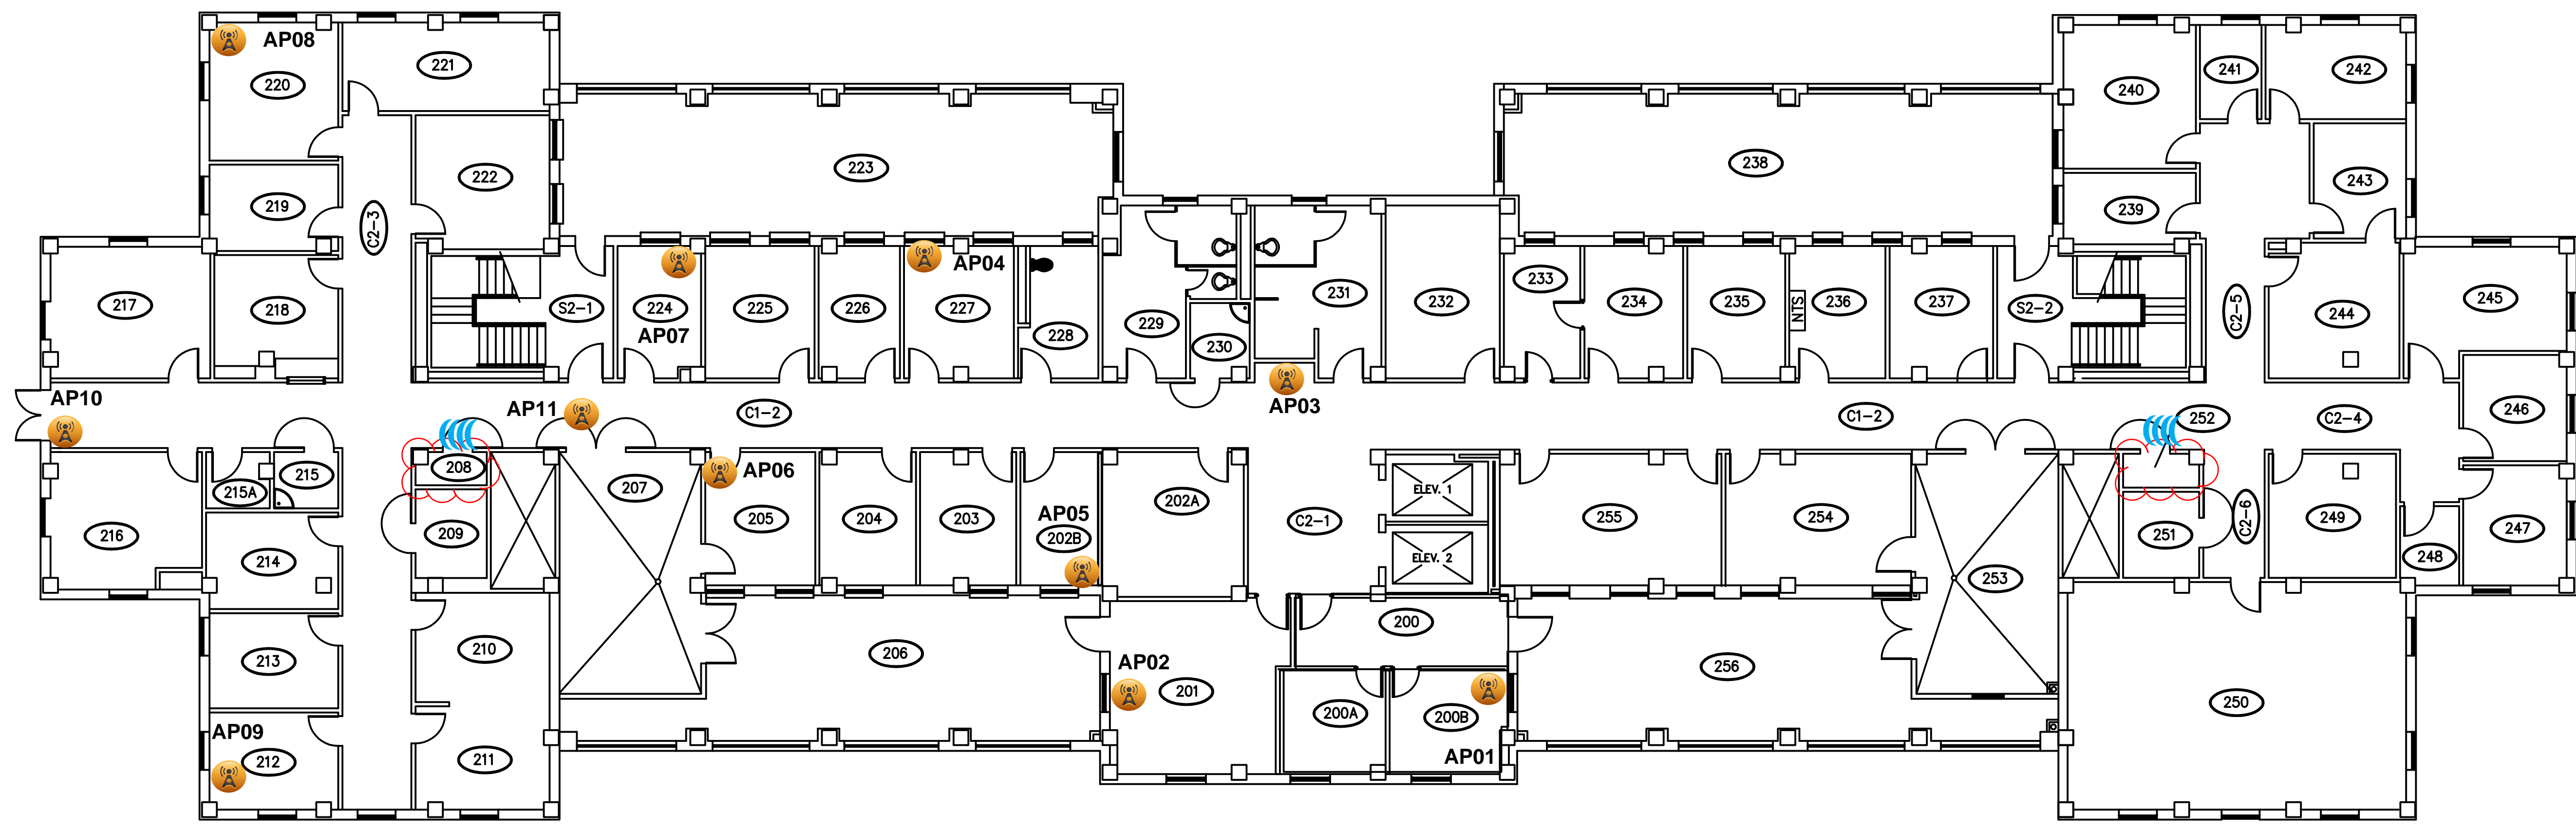

Bay Pines Building 22 - Floor 1

Default

-  3502I AP
-  3502I Elevator AP
-  3502E AP
-  Legacy AP
-  Spectrum Capture
-  Wiring Closet

Bay Pines Building 22 - Floor 2

Default

-  3502I AP
-  3502I Elevator AP
-  3502E AP
-  Legacy AP
-  Spectrum Capture
-  Wiring Closet

Bay Pines Building 22 - Floor 3

Default

-  3502I AP
-  3502I Elevator AP
-  3502E AP
-  Legacy AP
-  Spectrum Capture
-  Wiring Closet

Bay Pines Building 22 - Floor 4

Default

-  3502I AP
-  3502I Elevator AP
-  3502E AP
-  Legacy AP
-  Spectrum Capture
-  Wiring Closet

Bay Pines Building 22,23 - Corridor 1 - Floor 1

Standard-2

-  3502I AP
-  3502I Elevator AP
-  3502E AP
-  Legacy AP
-  Spectrum Capture
-  Wiring Closet

Bay Pines Building 22,23 - Corridor 1 - Floor 2

Standard-2