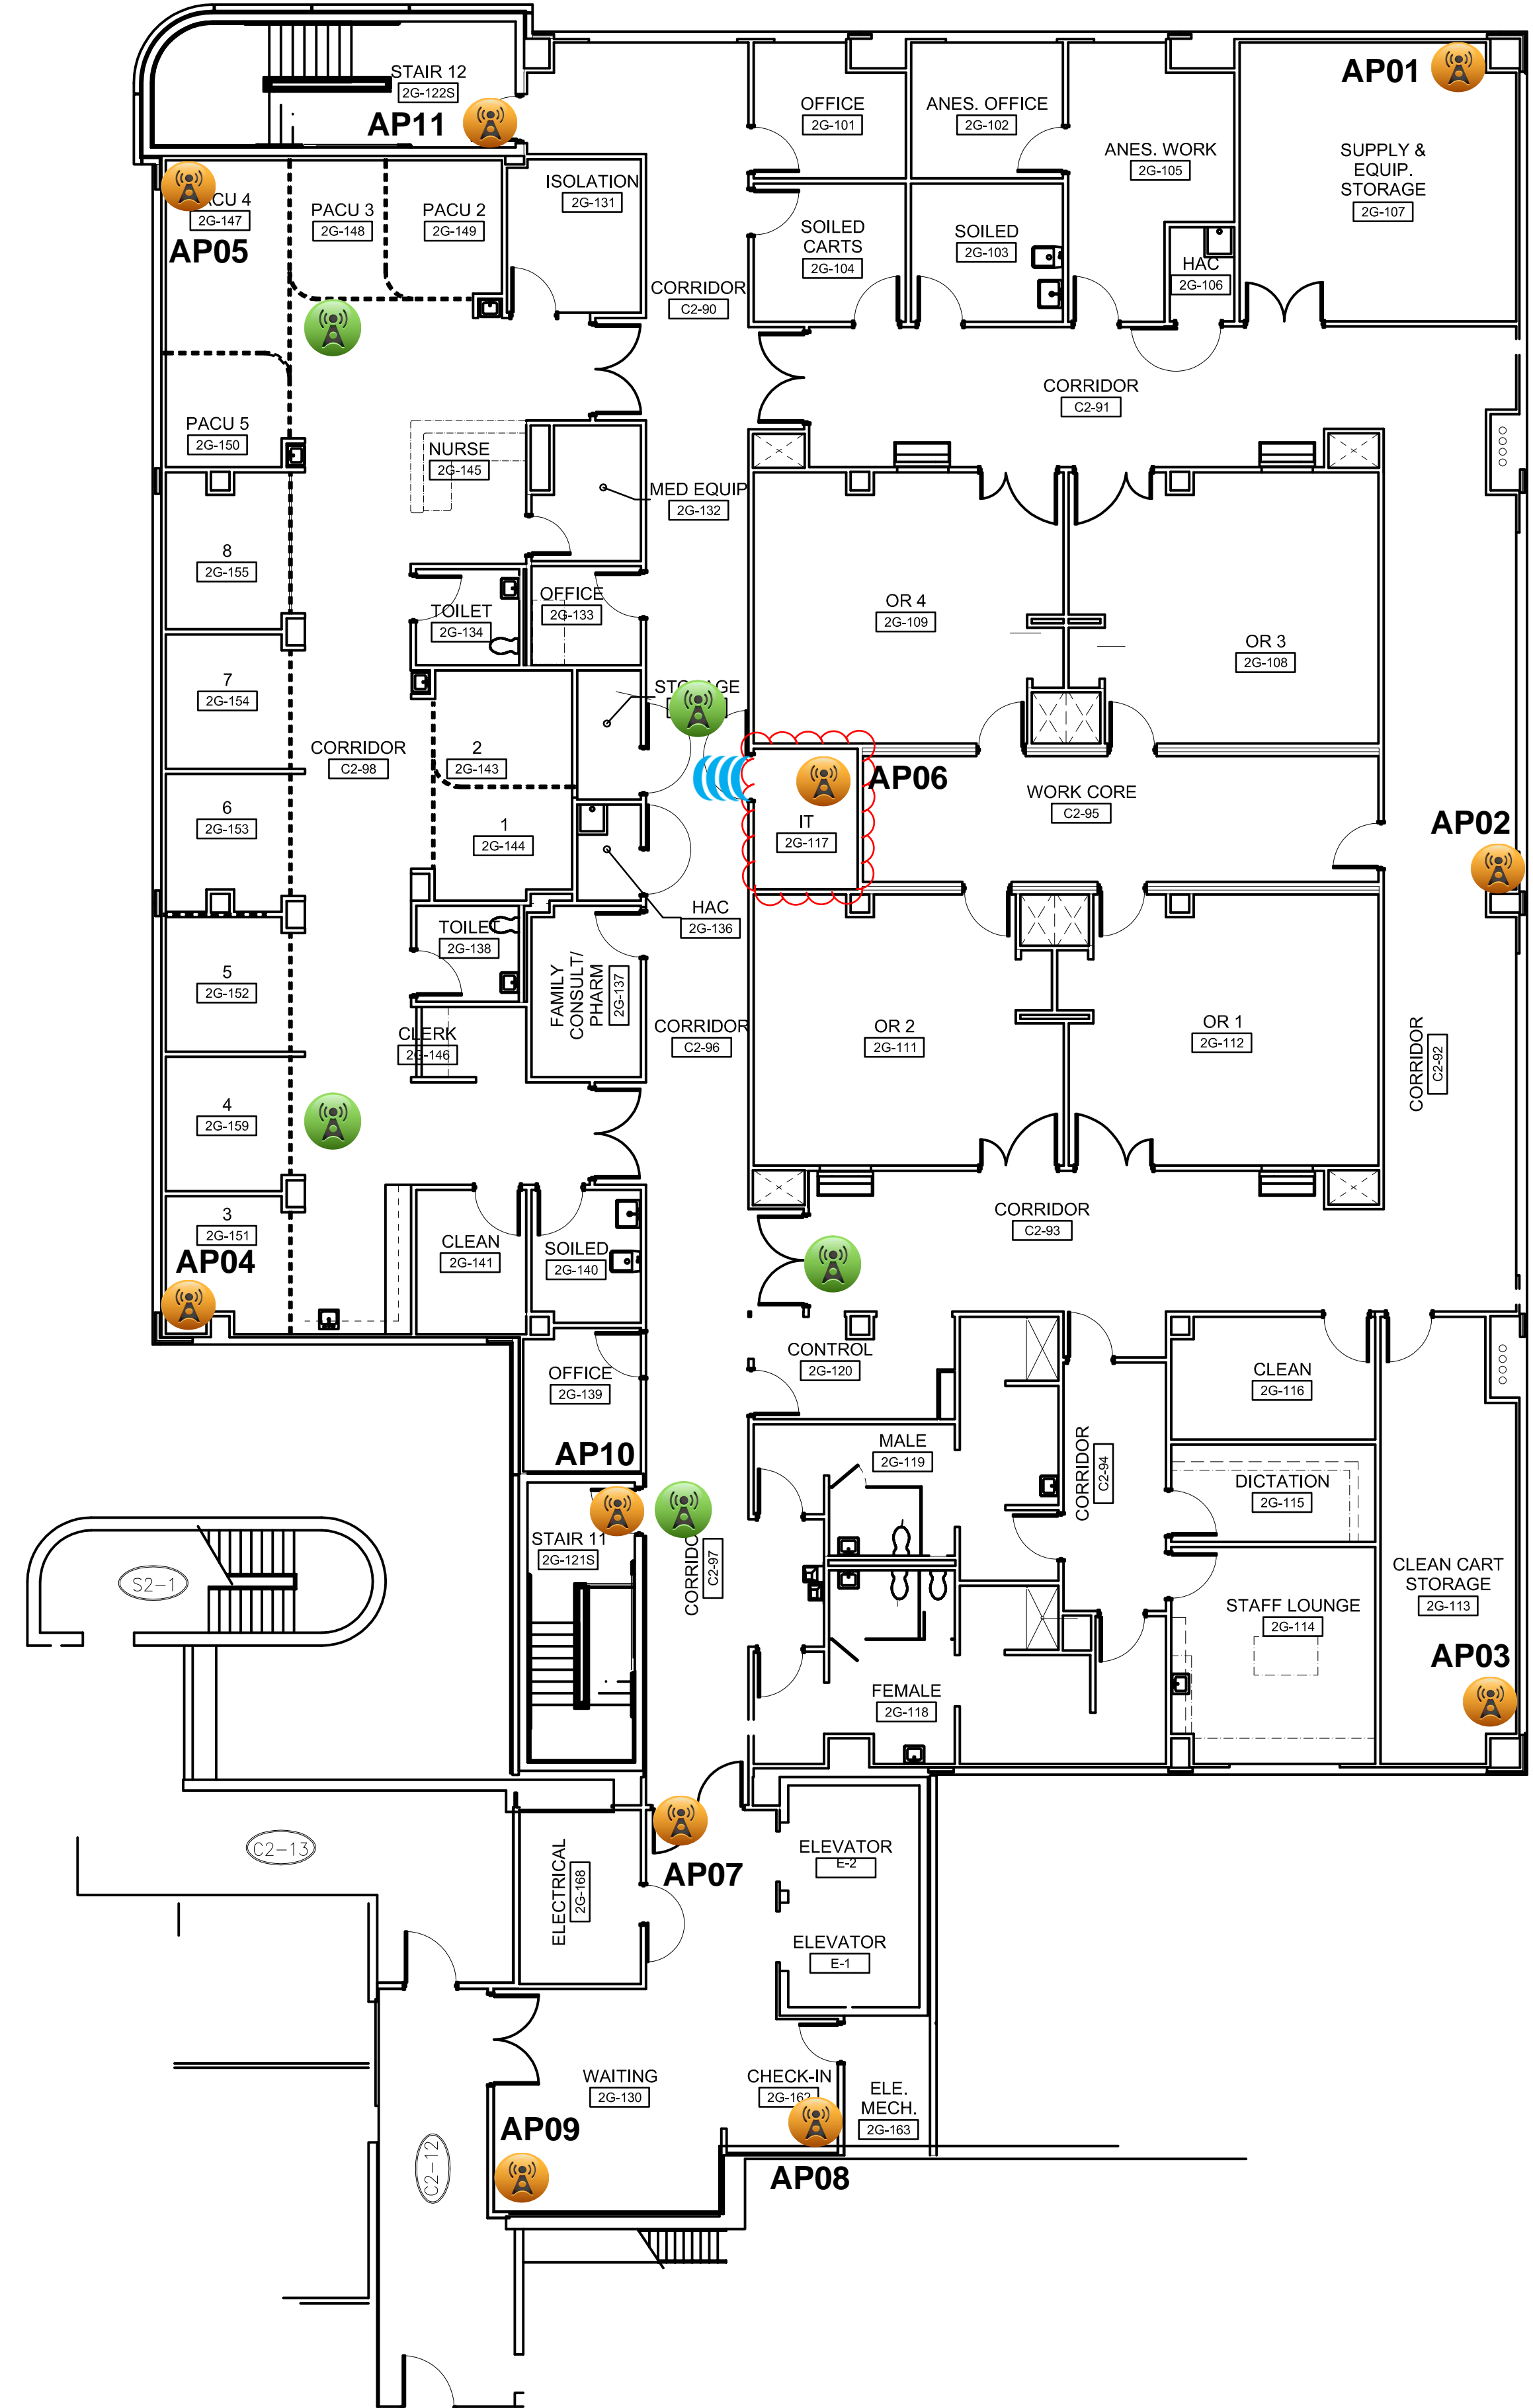

Bay Pines Building 106 - Floor 2

Default

- 3502I AP
- 3502I Elevator AP
- 3502E AP
- Legacy AP
- Spectrum Capture
- Wiring Closet