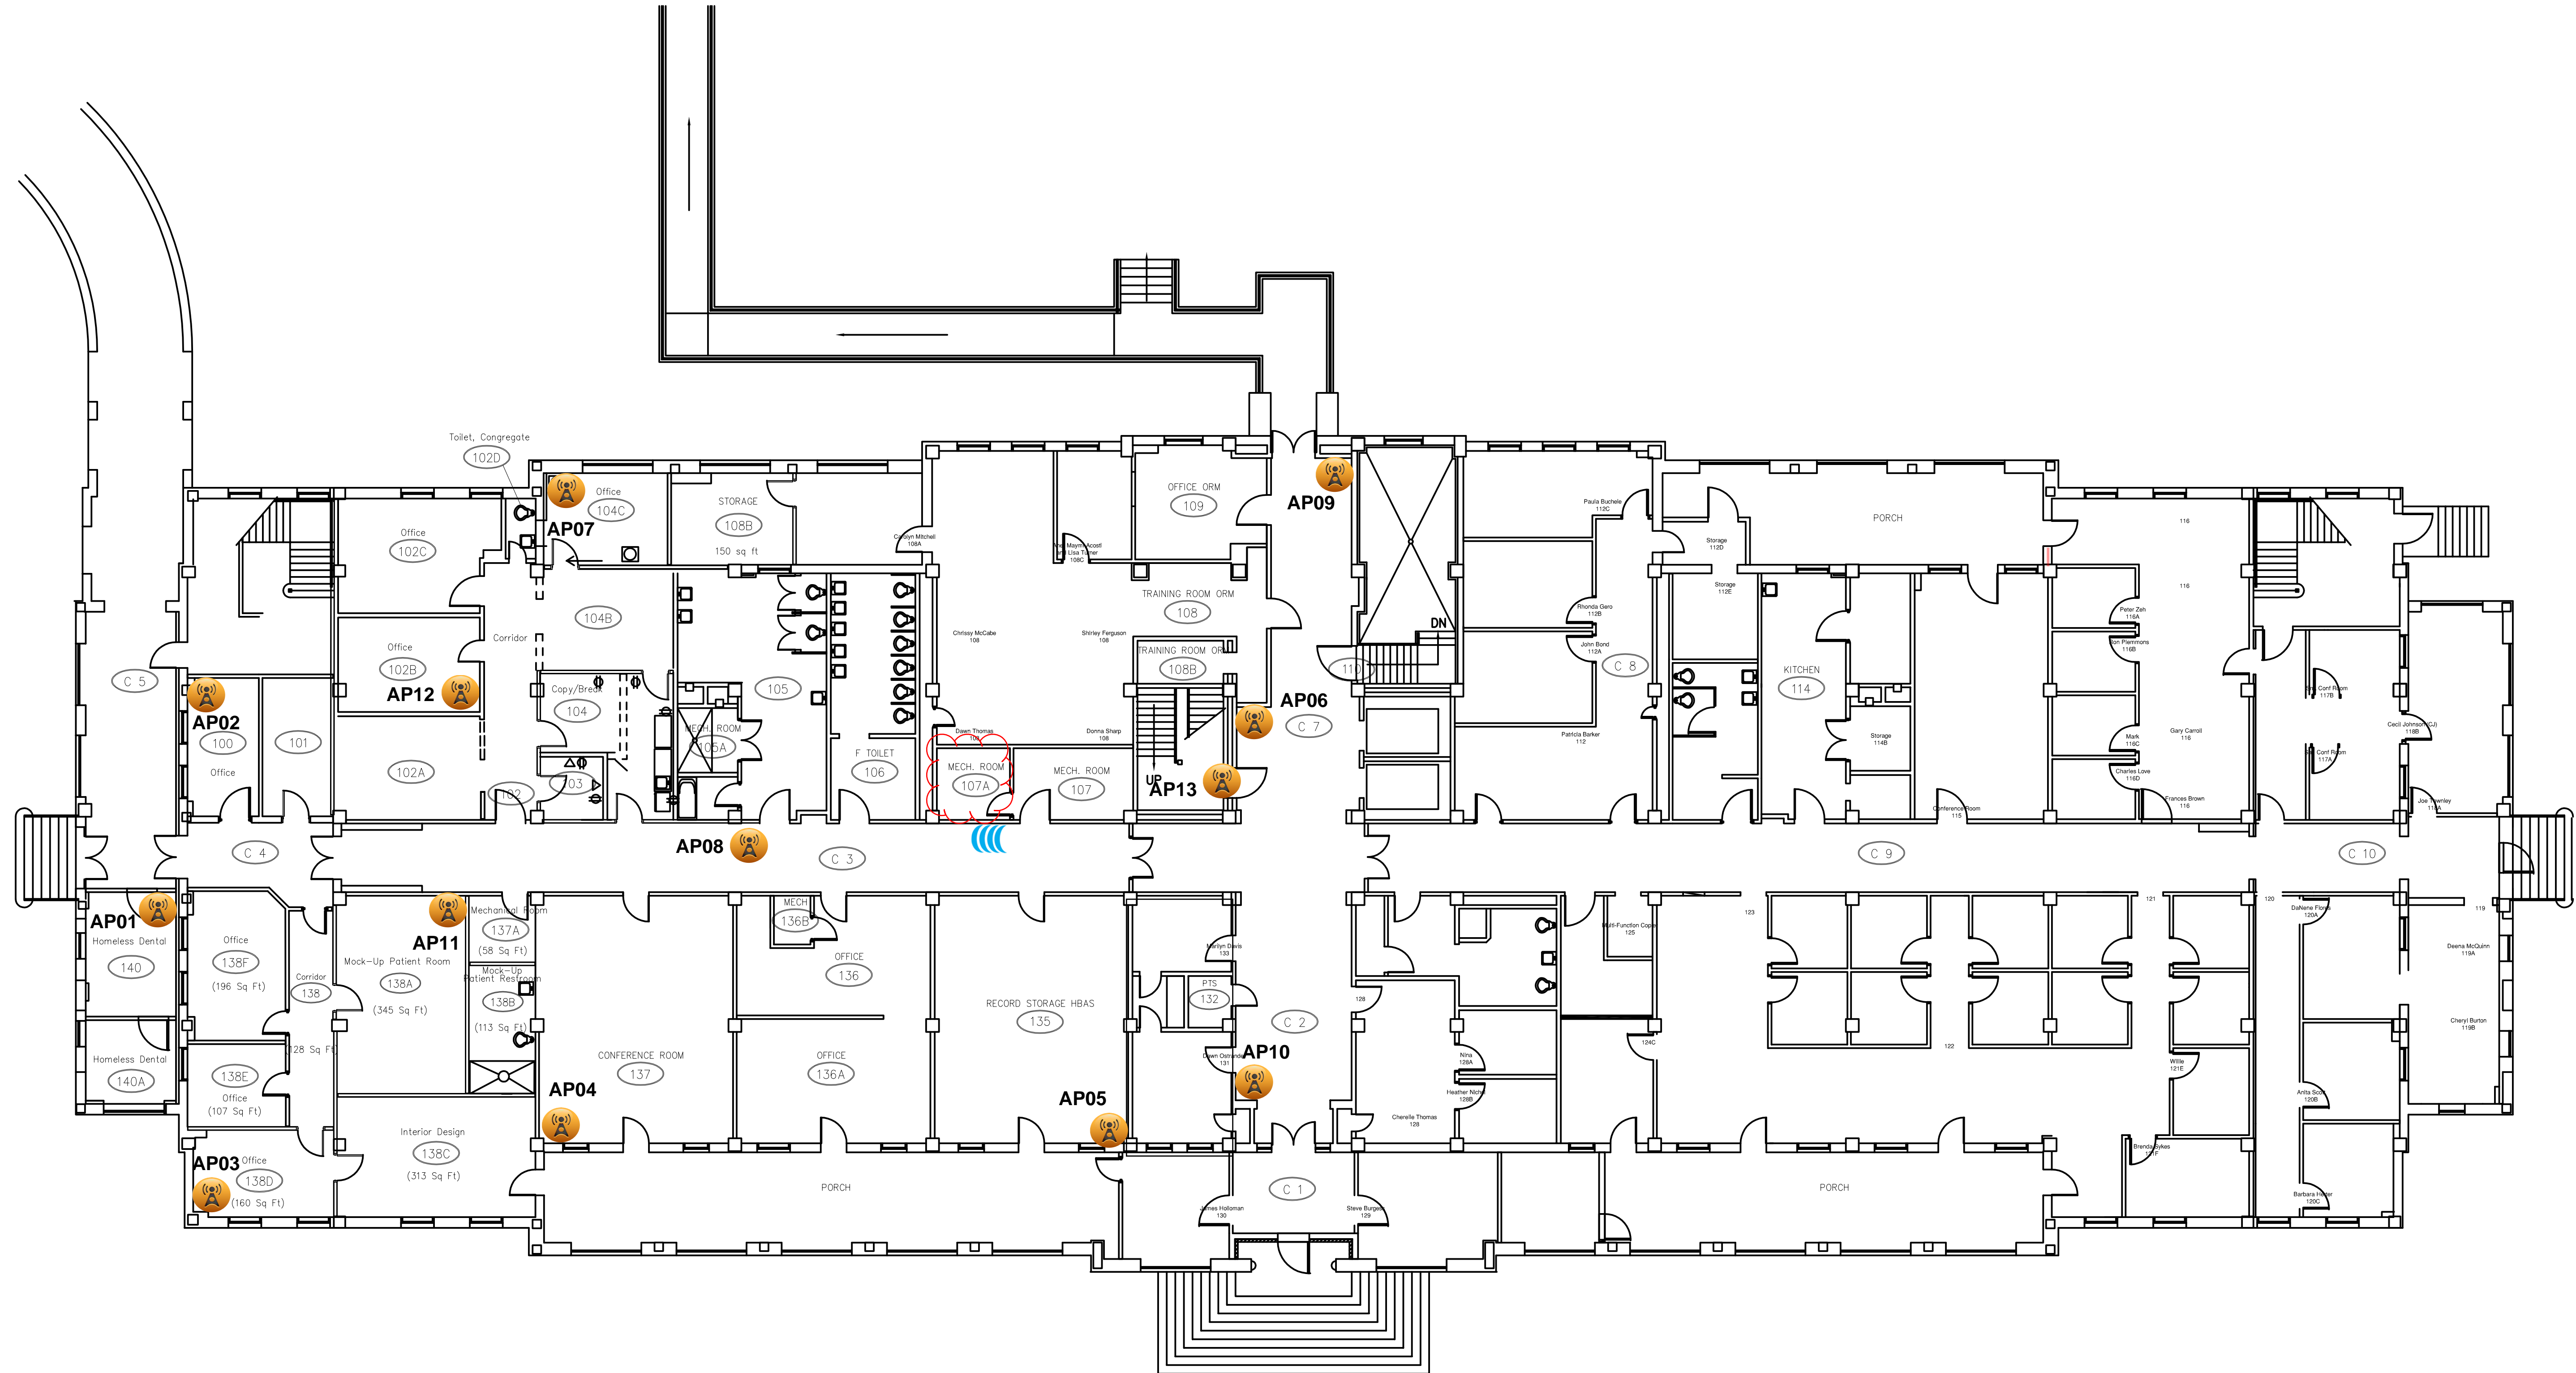

Bay Pines Building 36 - Floor 1

Default

-  3502I AP
-  3502I Elevator AP
-  3502E AP
-  Legacy AP
-  Spectrum Capture
-  Wiring Closet

Bay Pines Building 37 - Floor 1

Default

-  3502I AP
-  3502I Elevator AP
-  3502E AP
-  Legacy AP
-  Spectrum Capture
-  Wiring Closet