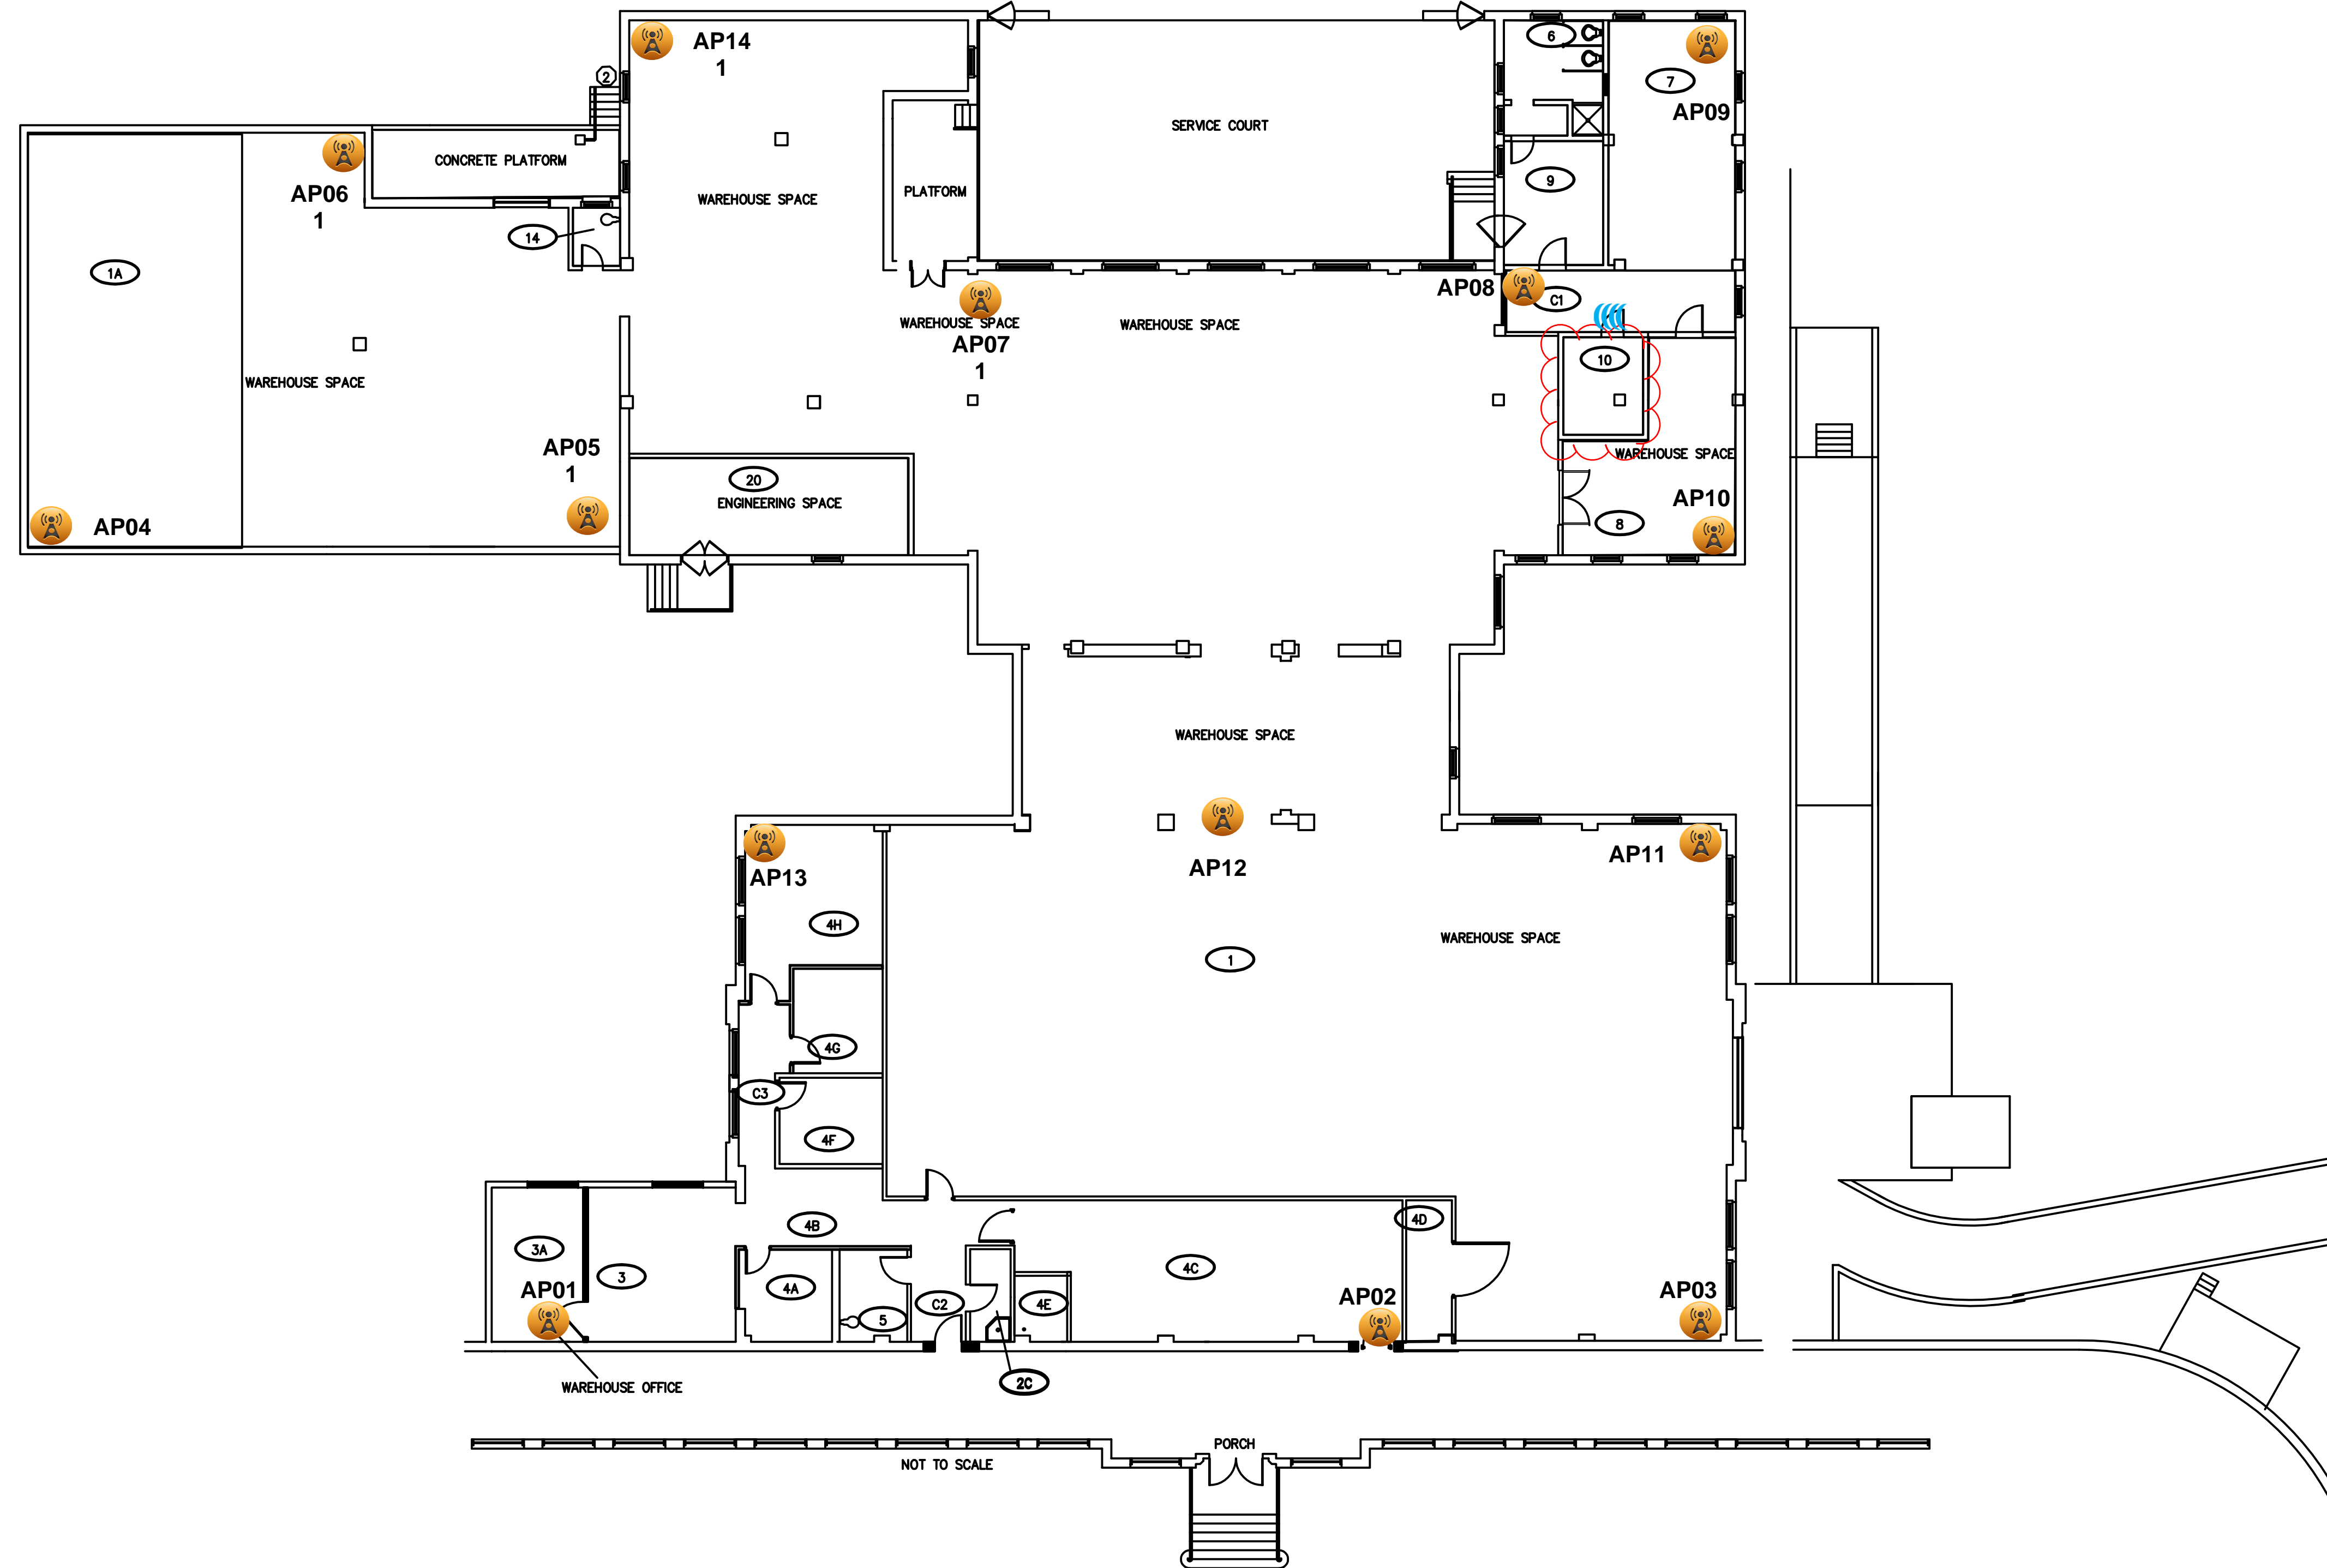

Bay Pines Building 36 - Floor 1

Default

- 3502I AP
- 3502I Elevator AP
- 3502E AP
- Legacy AP
- Spectrum Capture
- Wiring Closet