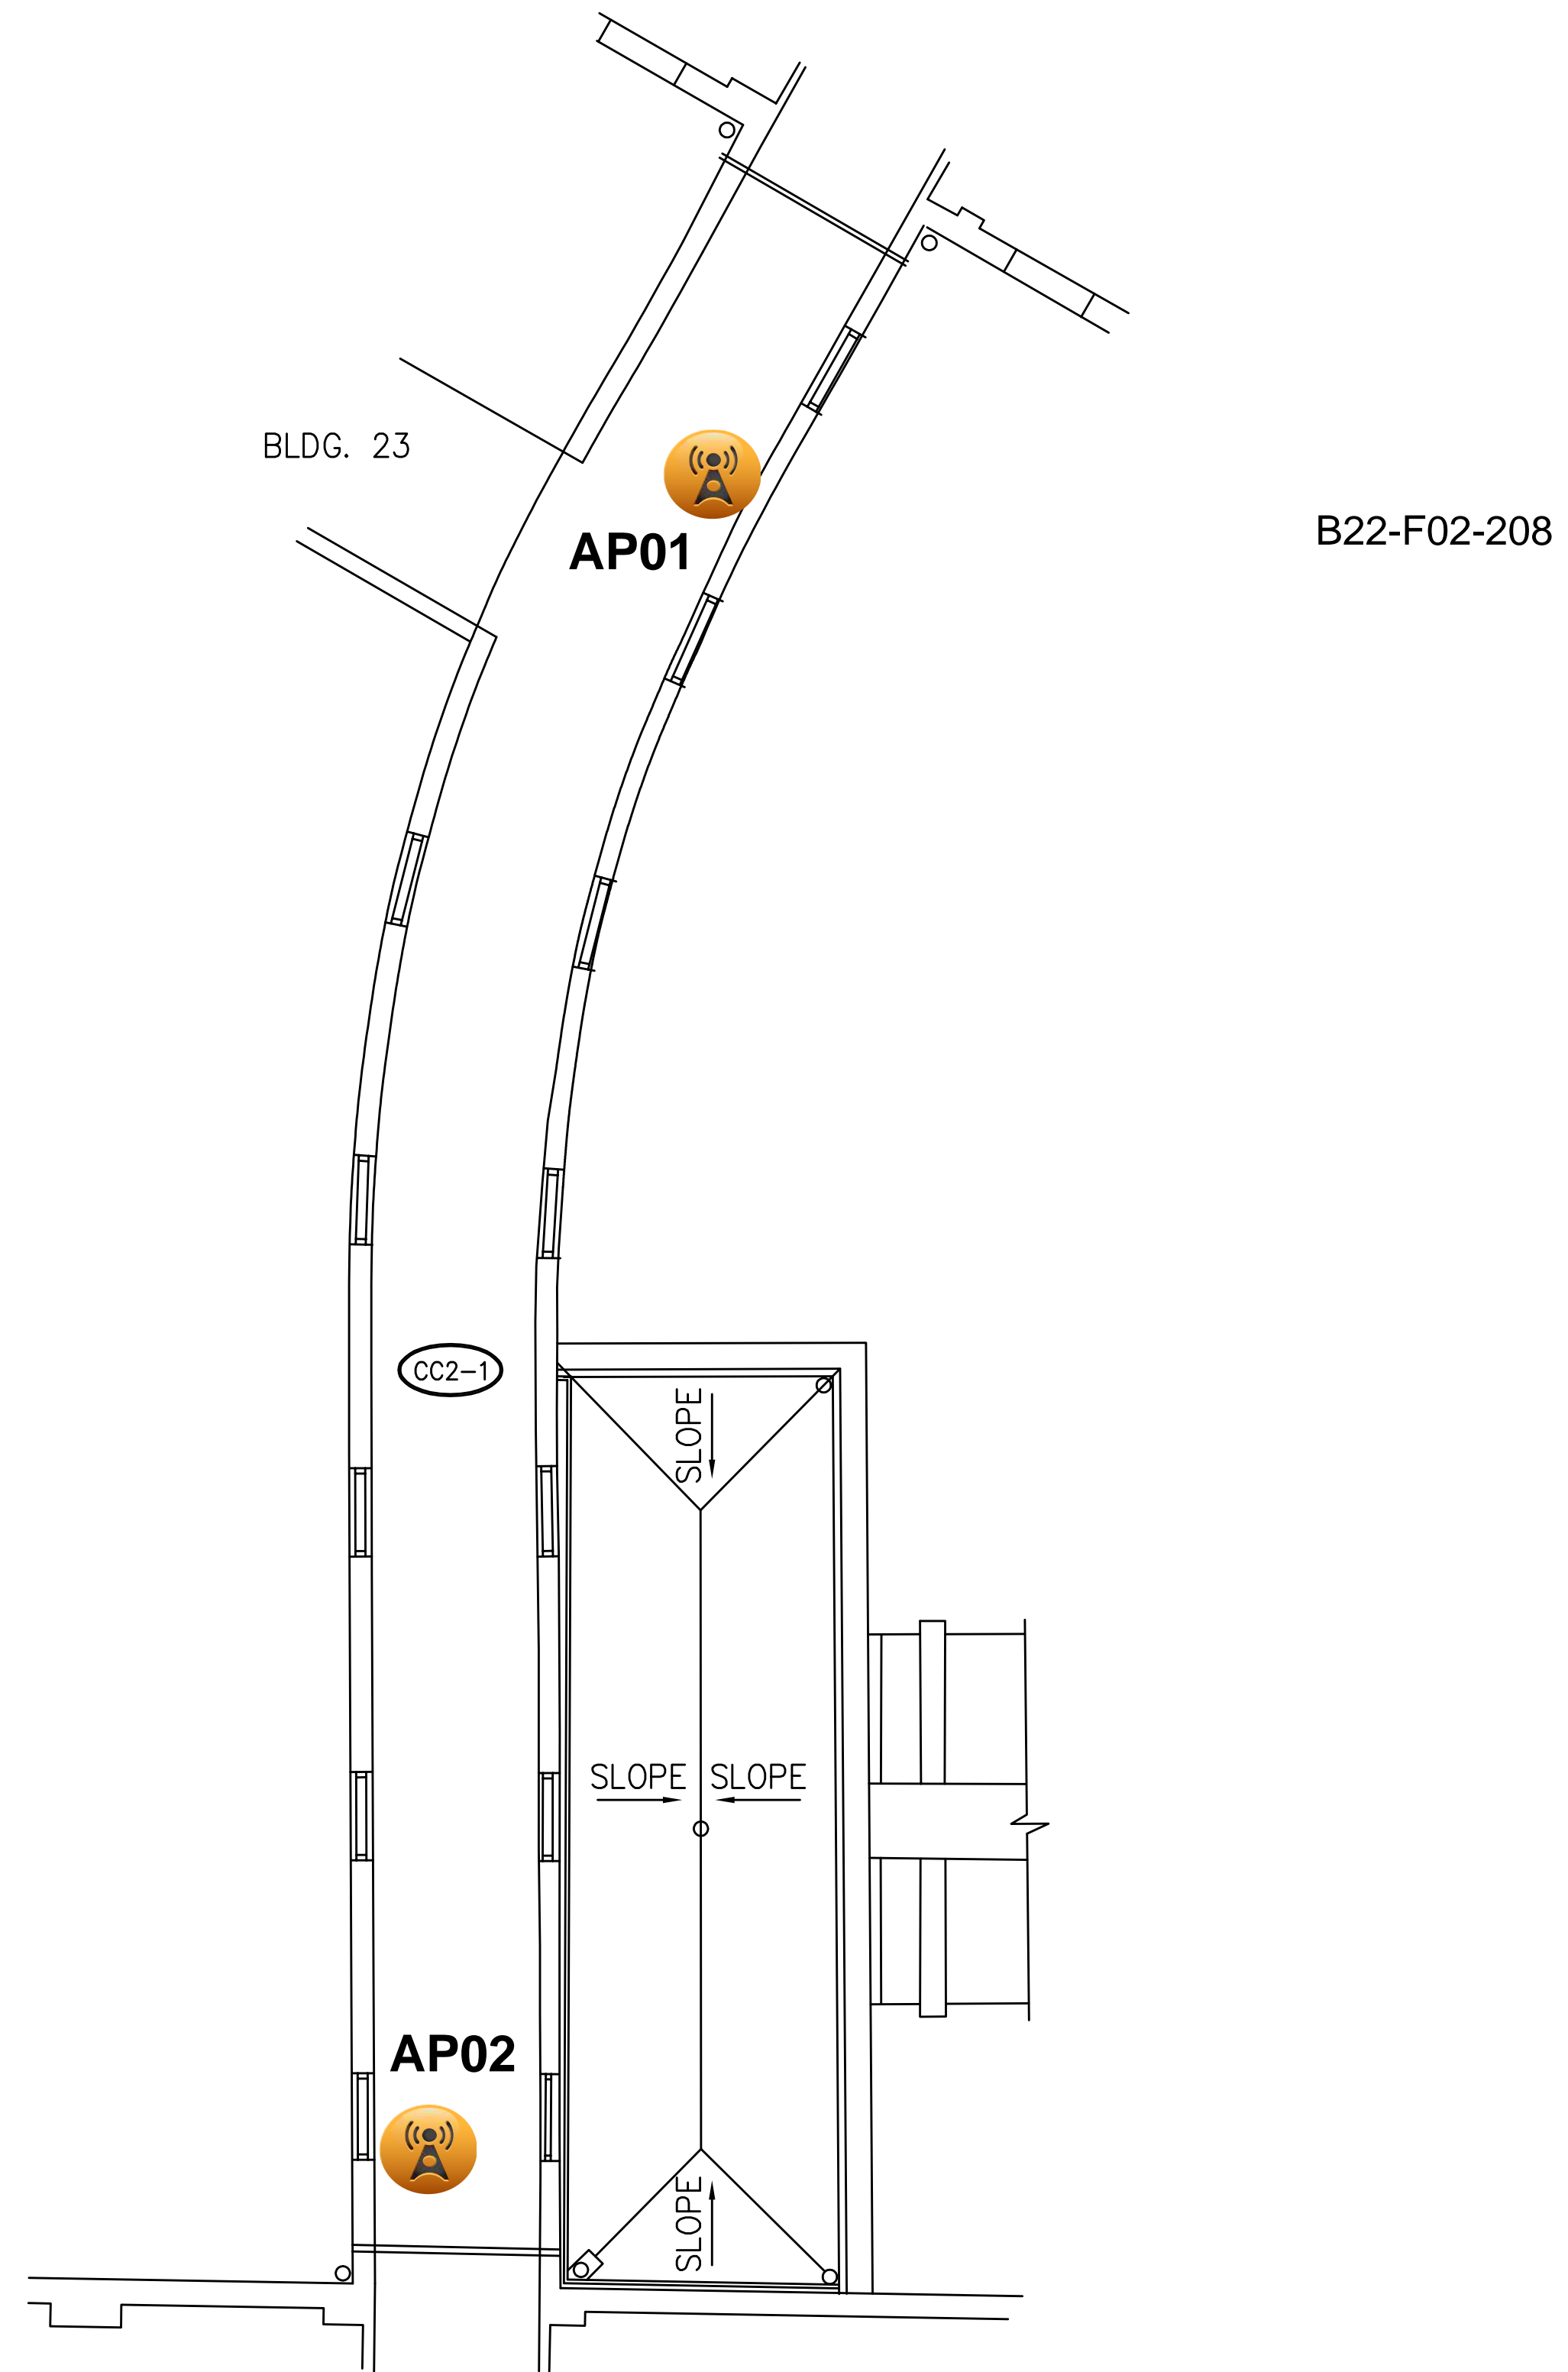

Bay Pines Building 22,23 - Corridor 1 - Floor 2

Standard-2

- 3502I AP
- 3502I Elevator AP
- 3502E AP
- Legacy AP
- Spectrum Capture
- Wiring Closet