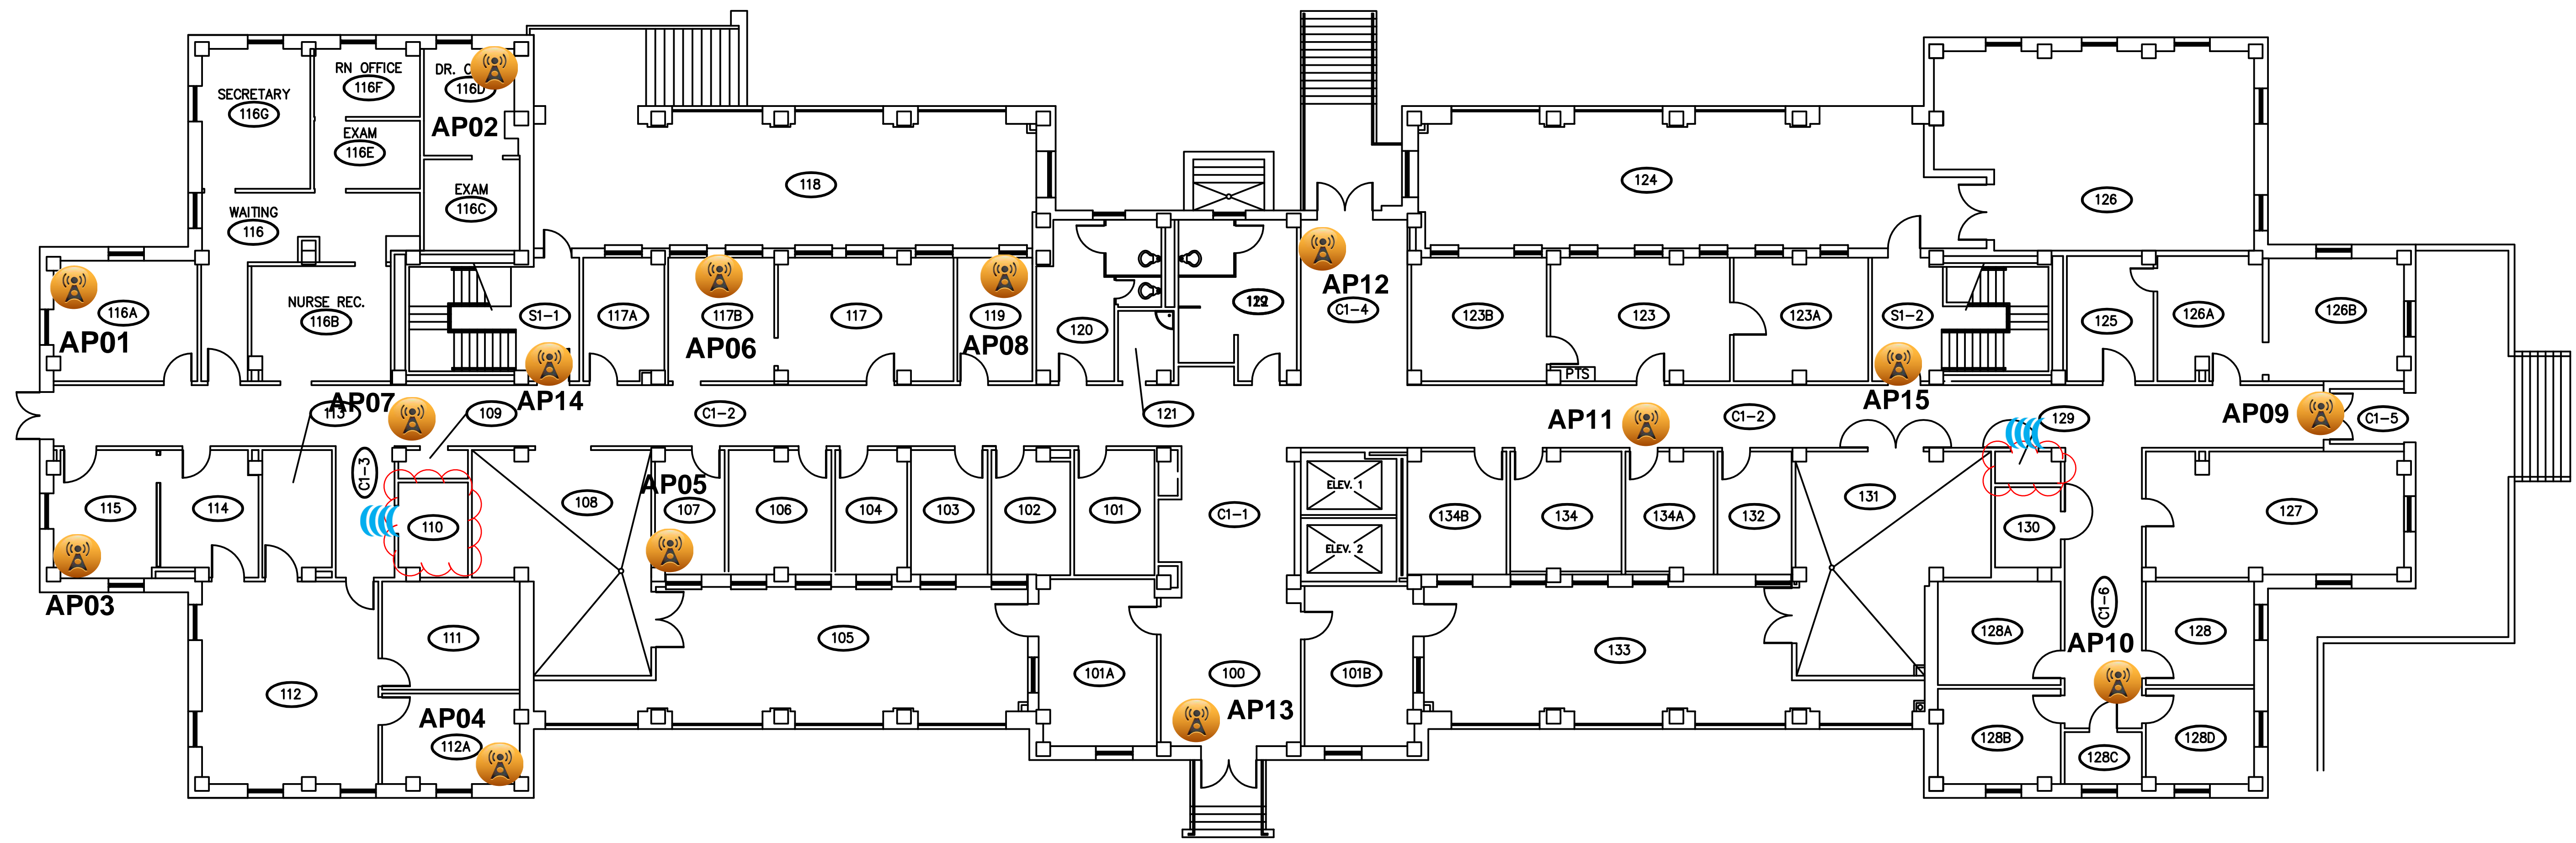

Bay Pines Building 22 - Floor 1

Default

-  3502I AP
-  3502I Elevator AP
-  3502E AP
-  Legacy AP
-  Spectrum Capture
-  Wiring Closet

Bay Pines Building 22 - Floor 2

Default

-  3502I AP
-  3502I Elevator AP
-  3502E AP
-  Legacy AP
-  Spectrum Capture
-  Wiring Closet

Bay Pines Building 22 - Floor 3

Default

-  3502I AP
-  3502I Elevator AP
-  3502E AP
-  Legacy AP
-  Spectrum Capture
-  Wiring Closet

Bay Pines Building 22 - Floor 4

Default

-  3502I AP
-  3502I Elevator AP
-  3502E AP
-  Legacy AP
-  Spectrum Capture
-  Wiring Closet

Bay Pines Building 22,23 - Corridor 1 - Floor 1

Standard-2

-  3502I AP
-  3502I Elevator AP
-  3502E AP
-  Legacy AP
-  Spectrum Capture
-  Wiring Closet

Bay Pines Building 22,23 - Corridor 1 - Floor 2

Standard-2