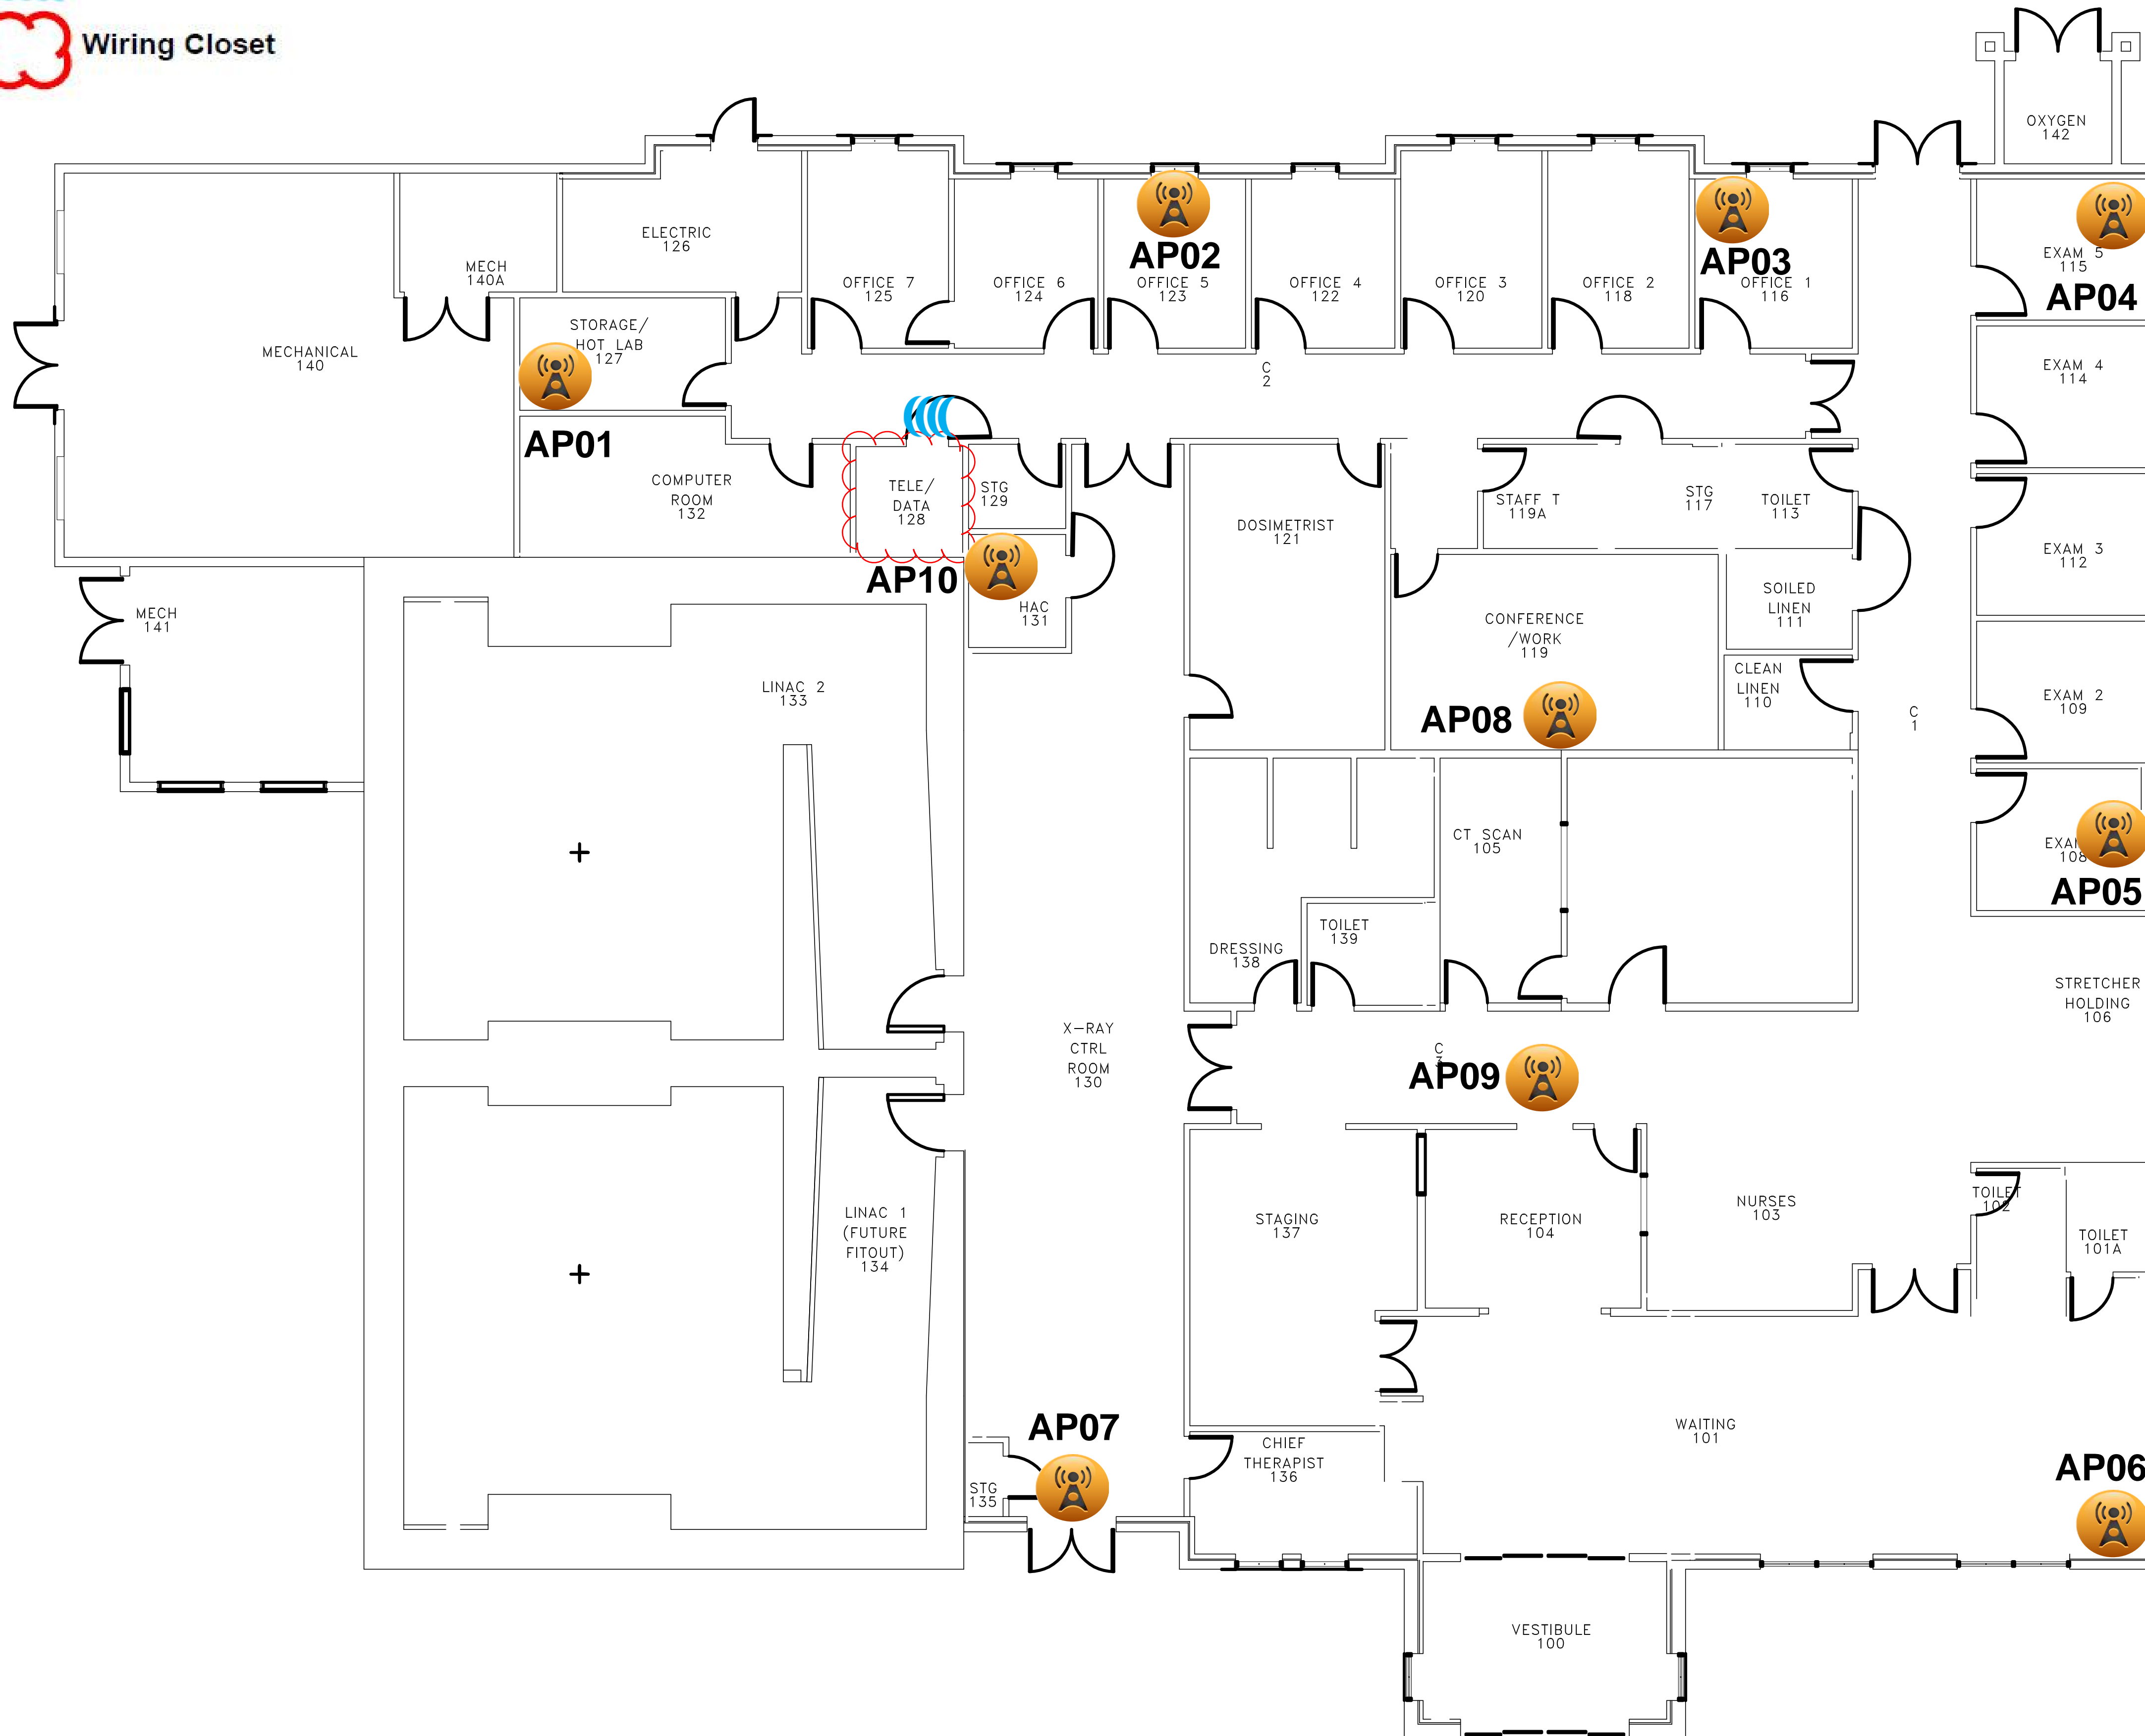

Bay Pines Building 106 - Floor 2

Default

-  3502I AP
-  3502I Elevator AP
-  3502E AP
-  Legacy AP
-  Spectrum Capture
-  Wiring Closet

Bay Pines Building 107 - Floor 1

Default

-  3502I AP
-  3502I Elevator AP
-  3502E AP
-  Legacy AP
-  Spectrum Capture
-  Wiring Closet