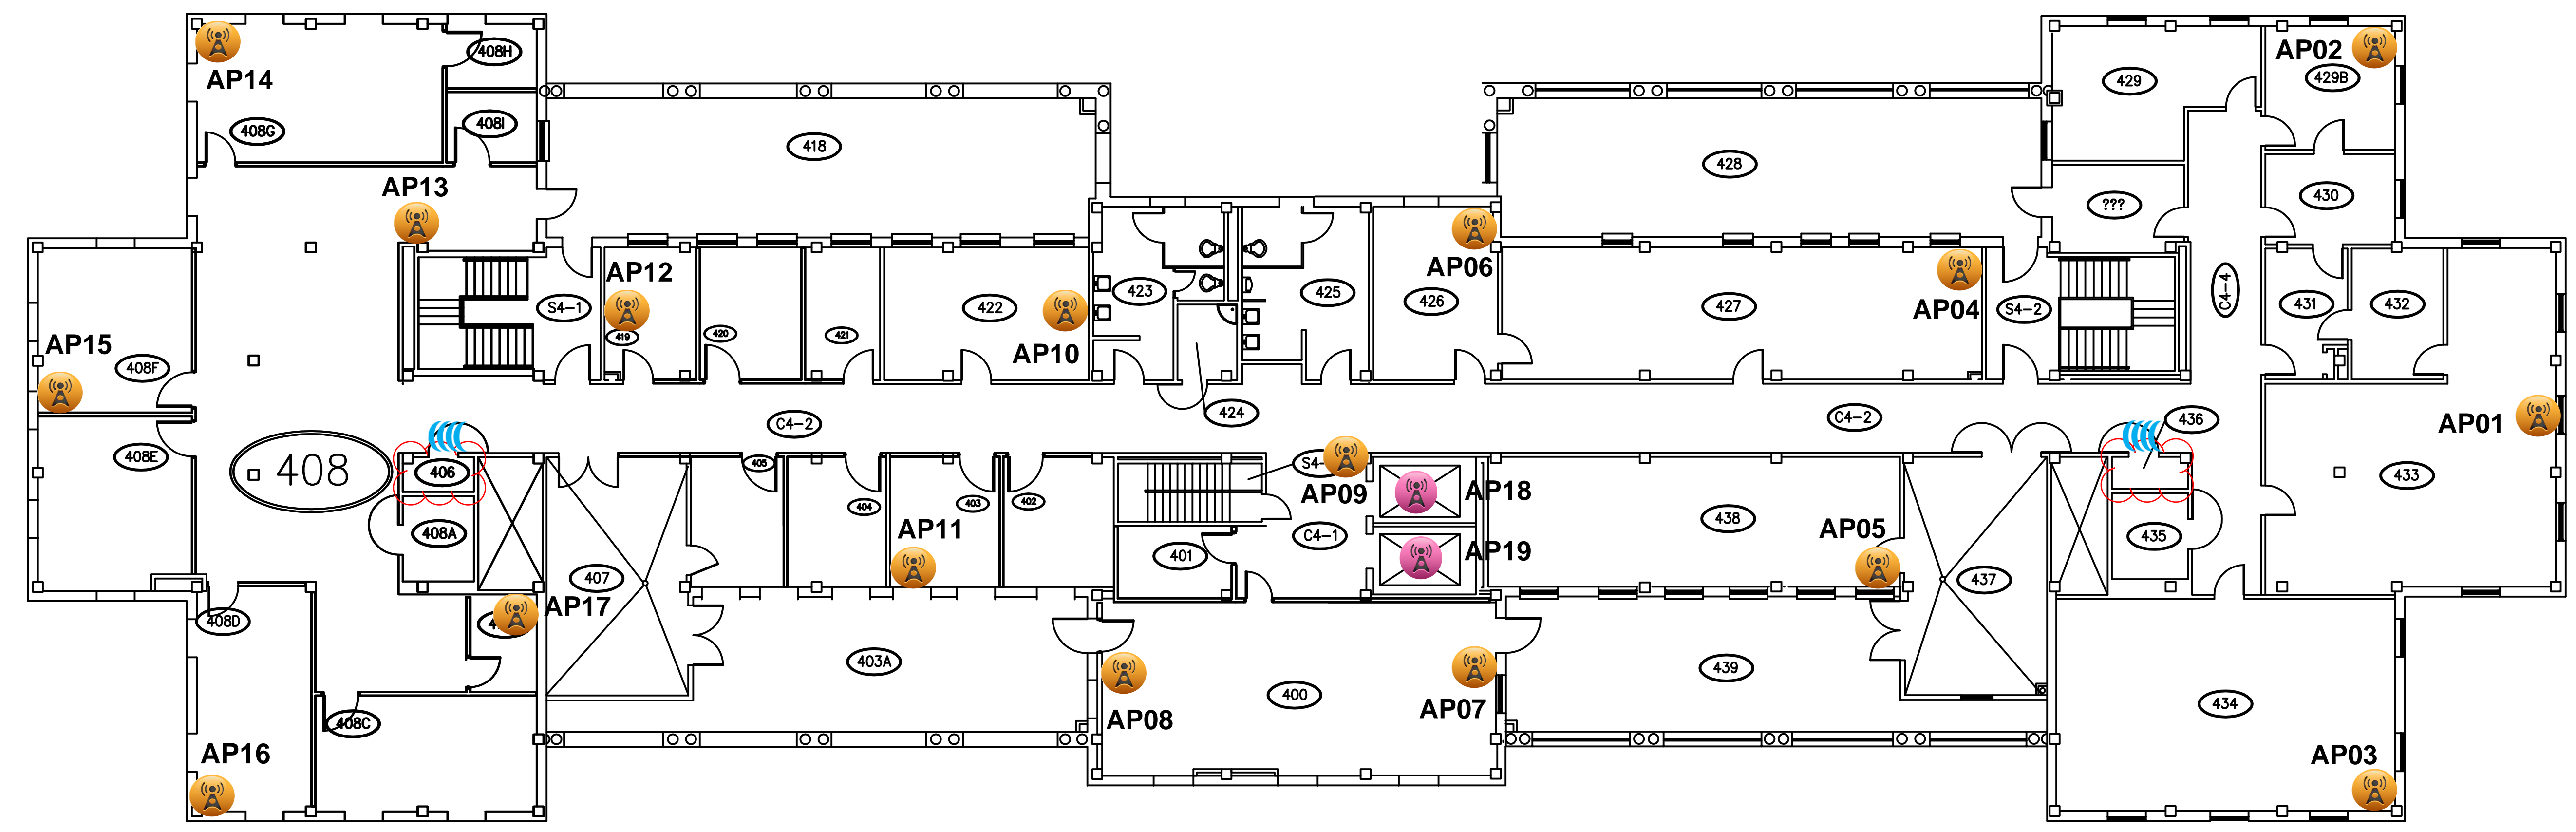

Bay Pines Building 22 - Floor 4

Default

- 3502I AP
- 3502I Elevator AP
- 3502E AP
- Legacy AP
- Spectrum Capture
- Wiring Closet