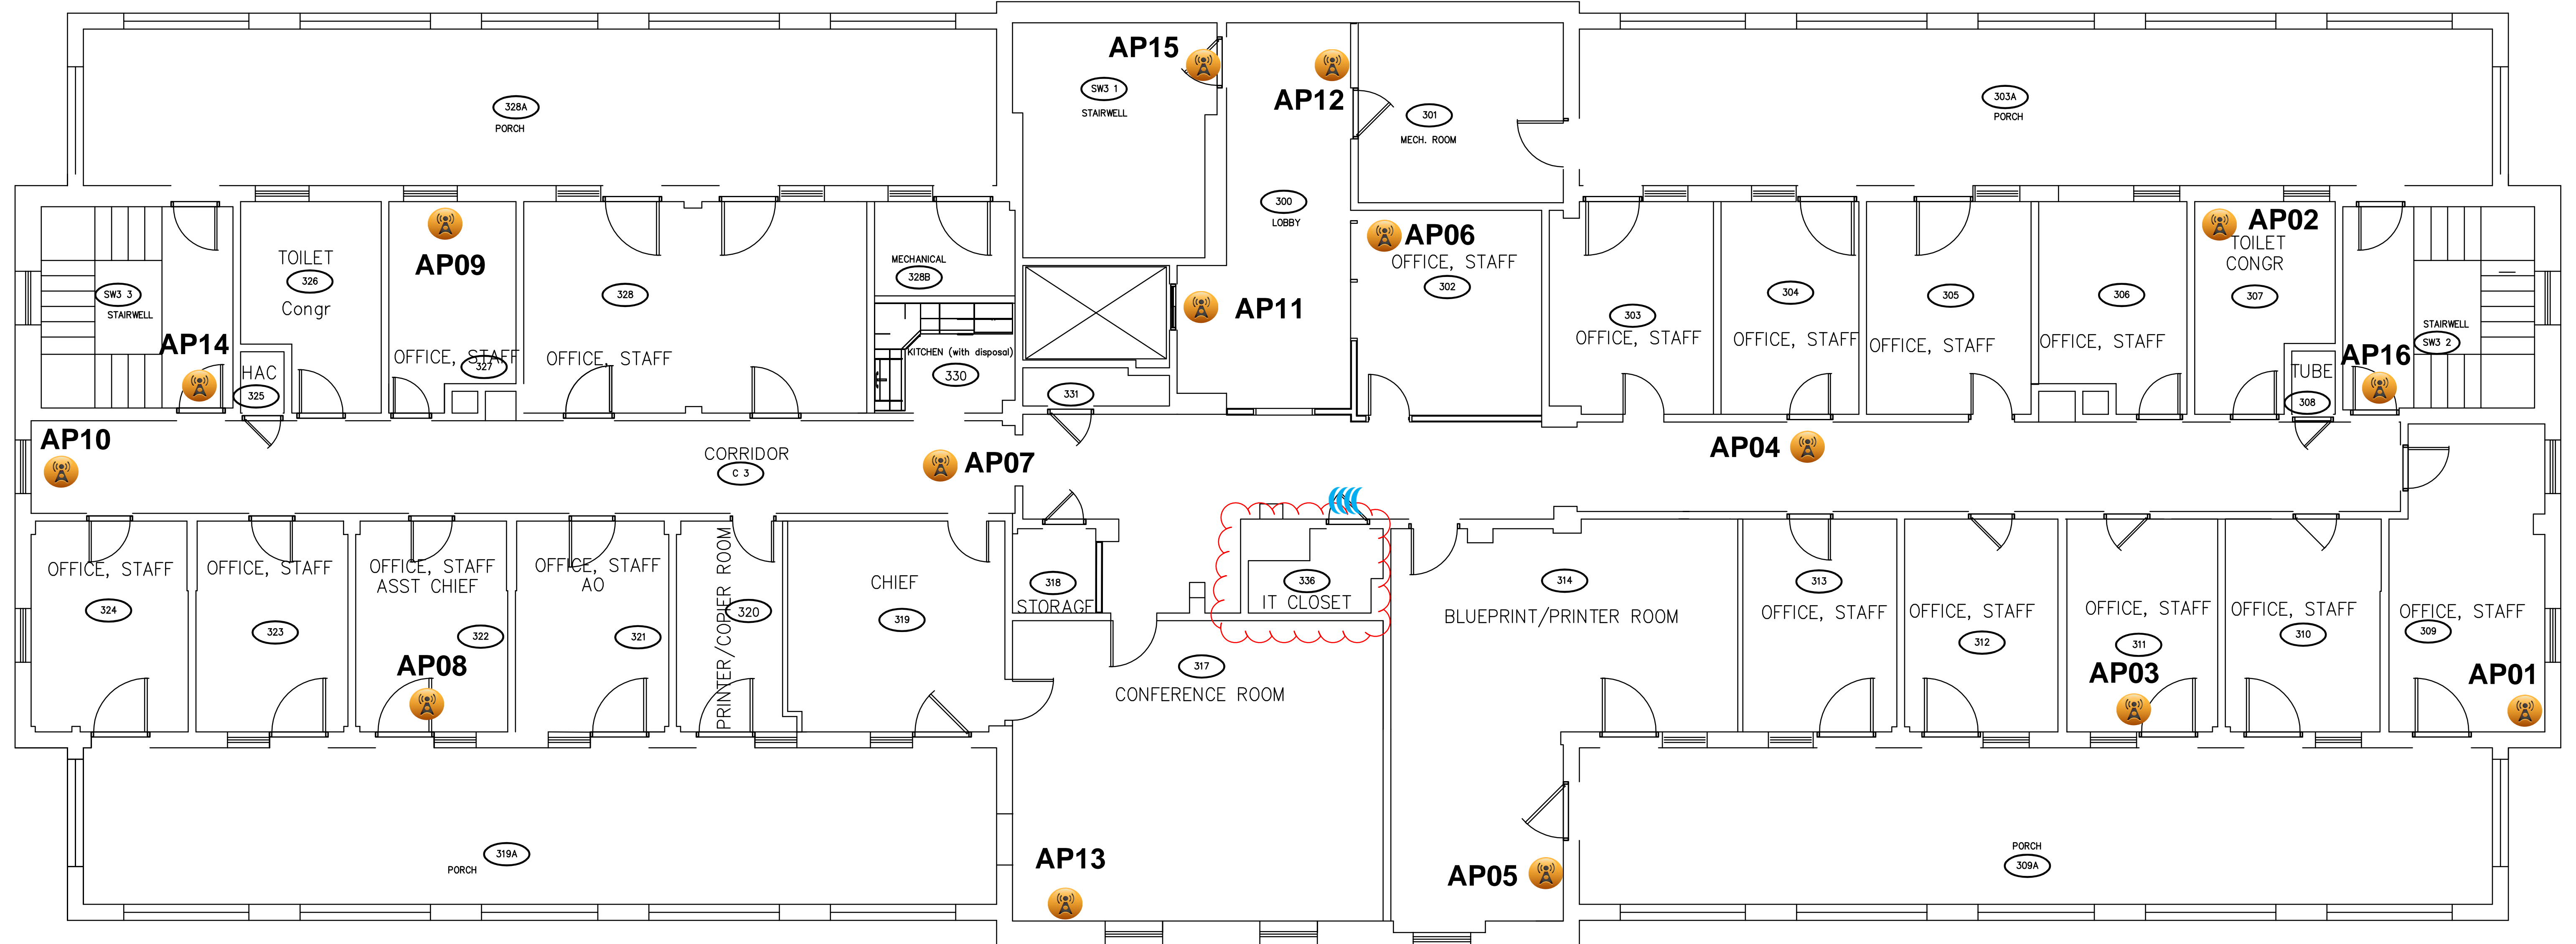

Bay Pines Building 23 - Floor 2

Default

-  3502I AP
-  3502I Elevator AP
-  3502E AP
-  Legacy AP
-  Spectrum Capture
-  Wiring Closet

Bay Pines Building 24 - Floor 3

Default

-  3502I AP
-  3502I Elevator AP
-  3502E AP
-  Legacy AP
-  Spectrum Capture
-  Wiring Closet