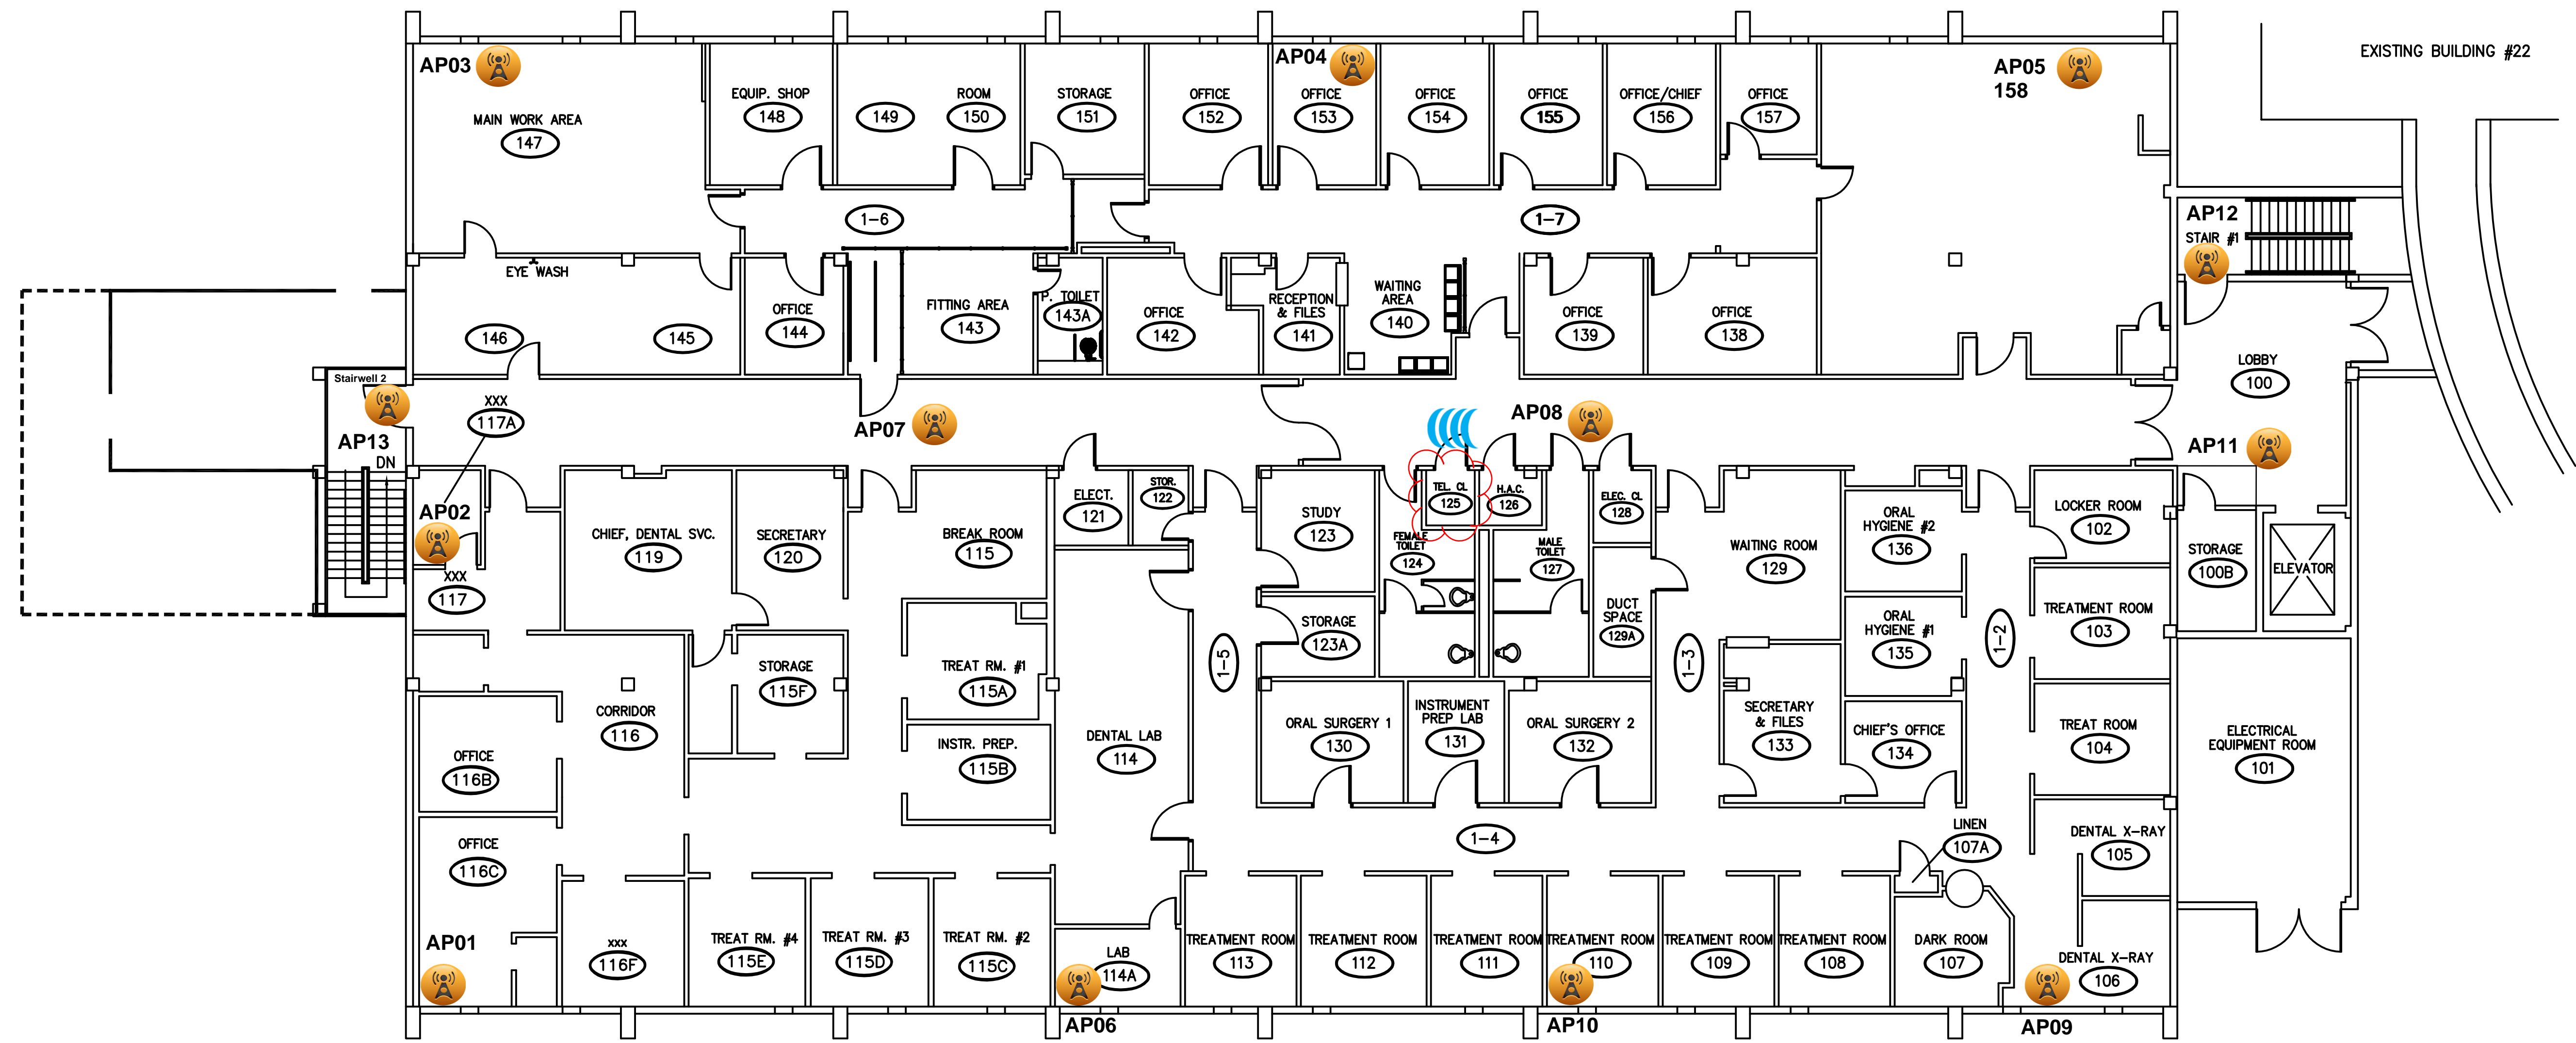

Bay Pines Building 22 - Floor 3

Default

-  3502I AP
-  3502I Elevator AP
-  3502E AP
-  Legacy AP
-  Spectrum Capture
-  Wiring Closet

Bay Pines Building 22 - Floor 4

Default

-  3502I AP
-  3502I Elevator AP
-  3502E AP
-  Legacy AP
-  Spectrum Capture
-  Wiring Closet

Bay Pines Building 22,23 - Corridor 1 - Floor 1

Standard-2

-  3502I AP
-  3502I Elevator AP
-  3502E AP
-  Legacy AP
-  Spectrum Capture
-  Wiring Closet

Bay Pines Building 22,23 - Corridor 1 - Floor 2

Standard-2

-  3502I AP
-  3502I Elevator AP
-  3502E AP
-  Legacy AP
-  Spectrum Capture
-  Wiring Closet

Bay Pines Building 23 - Floor 1

Default

-  3502I AP
-  3502I Elevator AP
-  3502E AP
-  Legacy AP
-  Spectrum Capture
-  Wiring Closet