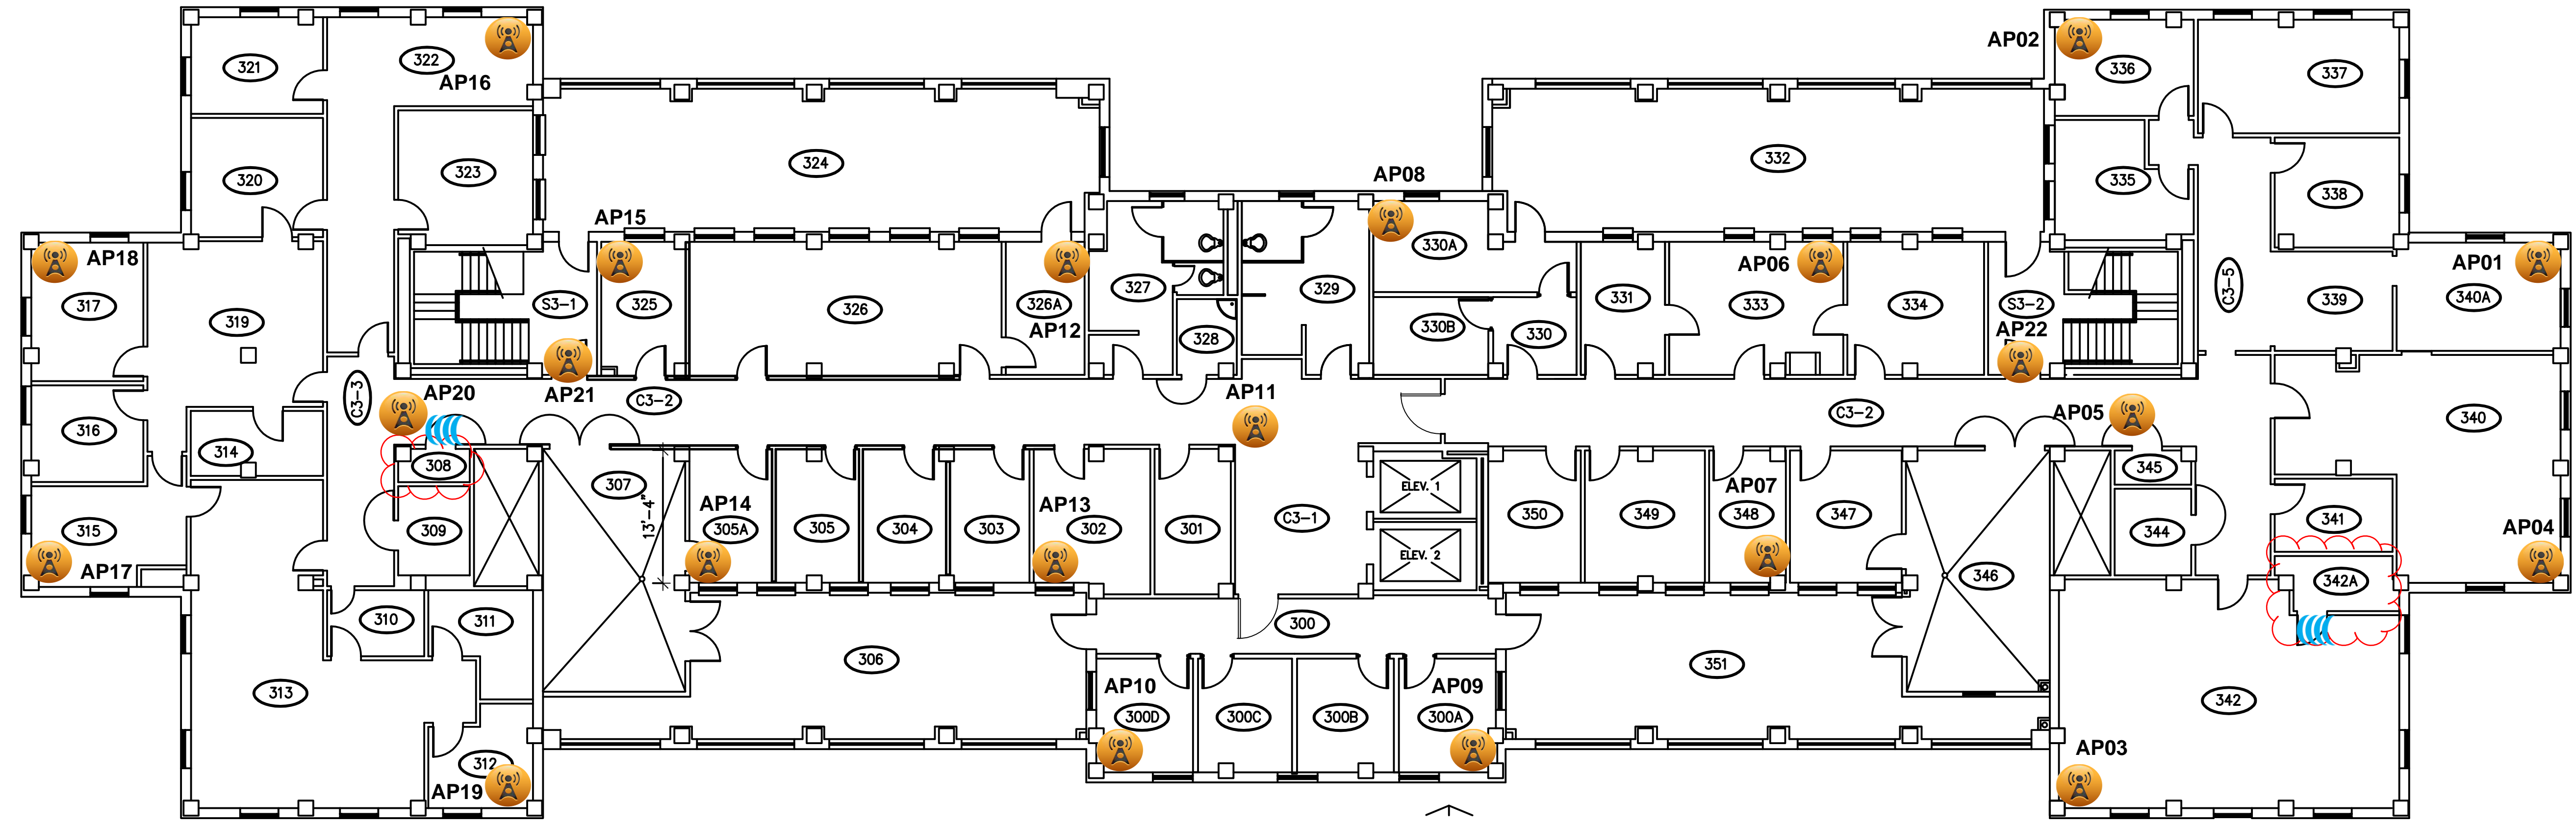

Bay Pines Building 22 - Floor 1

Default

-  3502I AP
-  3502I Elevator AP
-  3502E AP
-  Legacy AP
-  Spectrum Capture
-  Wiring Closet

Bay Pines Building 22 - Floor 2

Default

-  3502I AP
-  3502I Elevator AP
-  3502E AP
-  Legacy AP
-  Spectrum Capture
-  Wiring Closet

Bay Pines Building 22 - Floor 3

Default

-  3502I AP
-  3502I Elevator AP
-  3502E AP
-  Legacy AP
-  Spectrum Capture
-  Wiring Closet

Bay Pines Building 22 - Floor 4

Default

-  3502I AP
-  3502I Elevator AP
-  3502E AP
-  Legacy AP
-  Spectrum Capture
-  Wiring Closet

Bay Pines Building 22,23 - Corridor 1 - Floor 1

Standard-2

-  3502I AP
-  3502I Elevator AP
-  3502E AP
-  Legacy AP
-  Spectrum Capture
-  Wiring Closet

Bay Pines Building 22,23 - Corridor 1 - Floor 2

Standard-2