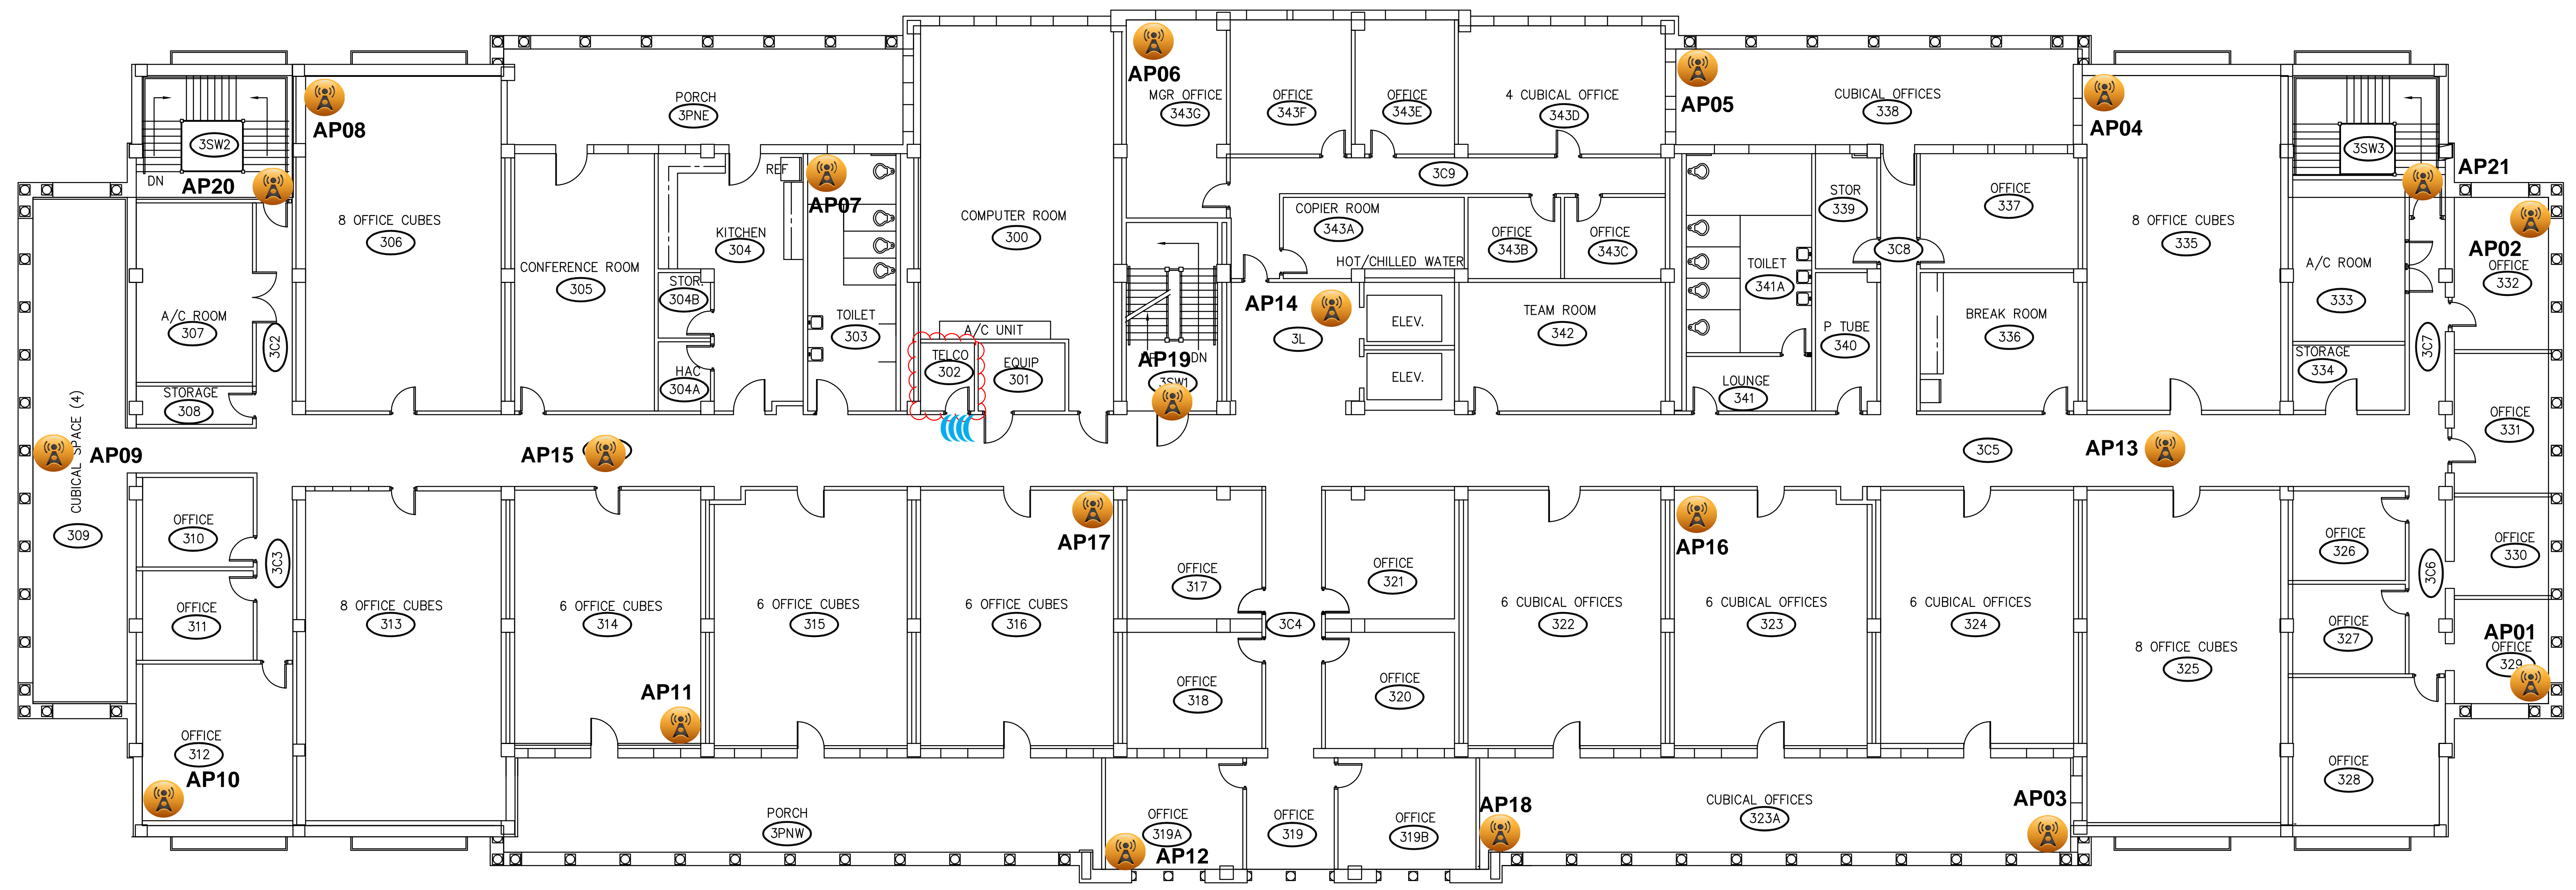

Bay Pines Building 36 - Floor 1

Default

-  3502I AP
-  3502I Elevator AP
-  3502E AP
-  Legacy AP
-  Spectrum Capture
-  Wiring Closet

Bay Pines Building 37 - Floor 1

Default

-  3502I AP
-  3502I Elevator AP
-  3502E AP
-  Legacy AP
-  Spectrum Capture
-  Wiring Closet

Bay Pines Building 37 - Floor 3

Default

-  3502I AP
-  3502I Elevator AP
-  3502E AP
-  Legacy AP
-  Spectrum Capture
-  Wiring Closet

Bay Pines Building 102 - Floor 1 - Section AB

Default

-  3502I AP
-  3502I Elevator AP
-  3502E AP
-  Legacy AP
-  Spectrum Capture
-  Wiring Closet