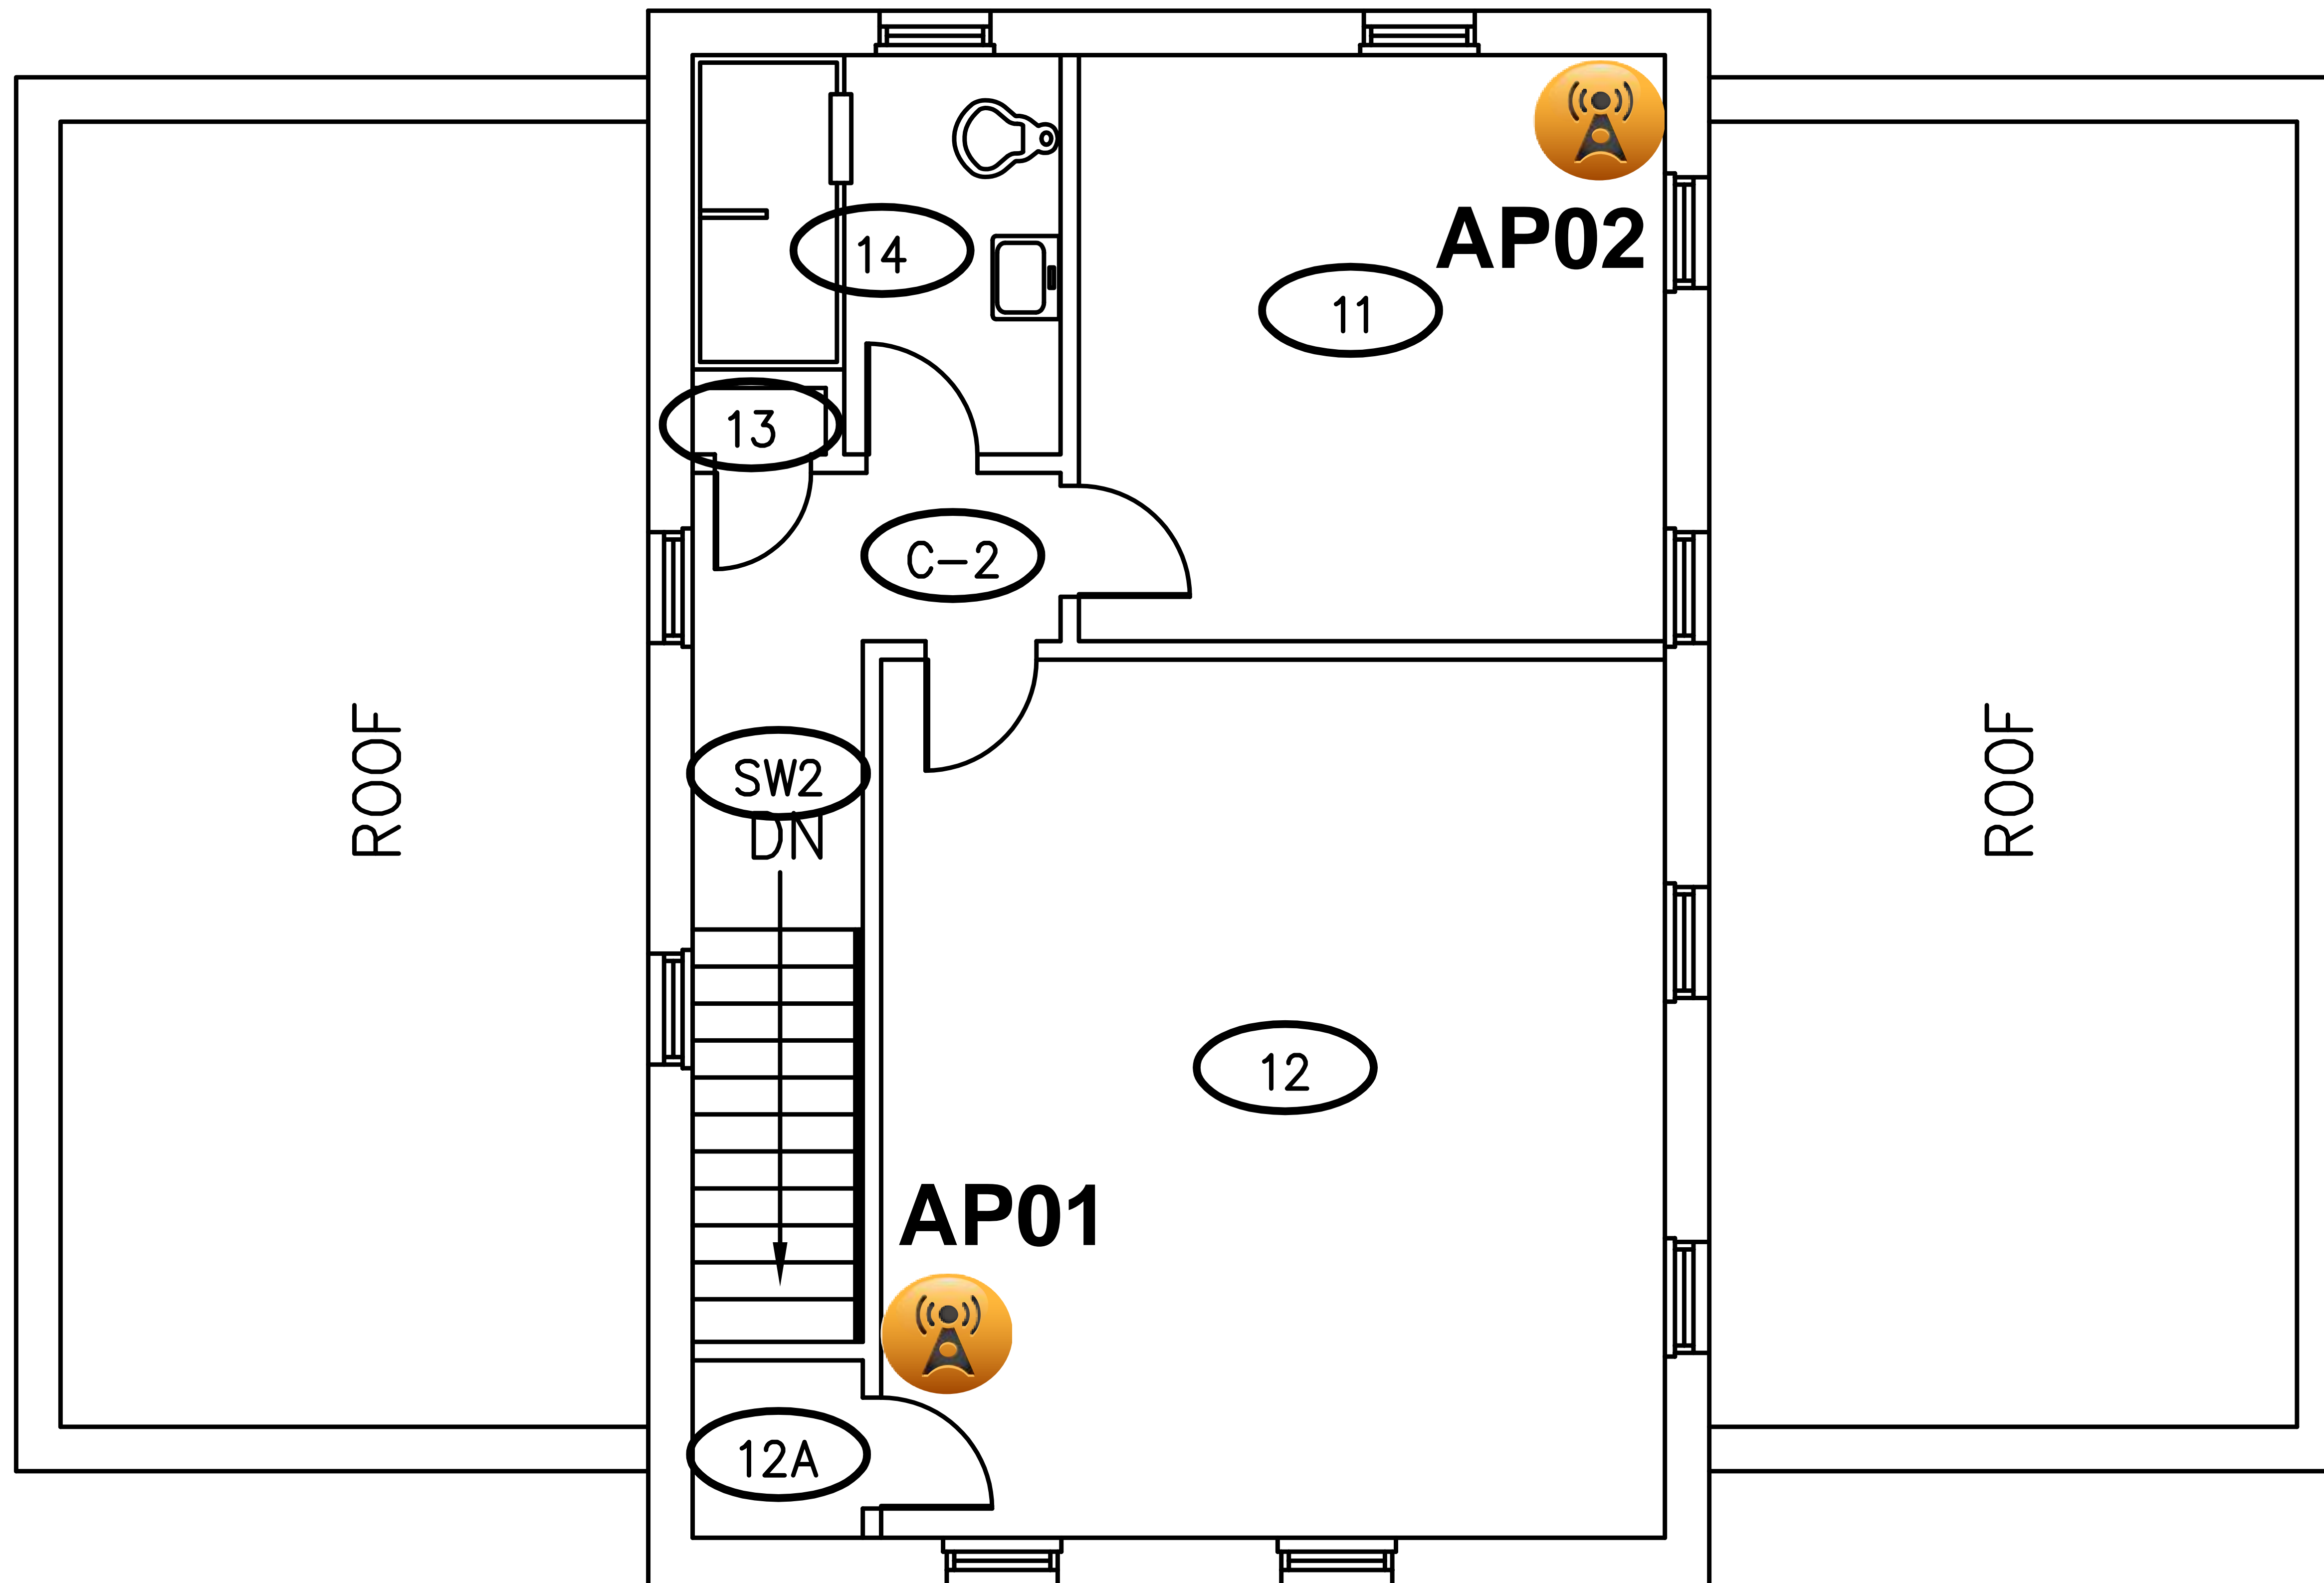

Bay Pines Building 35 - Floor 1

Standard-2

-  3502I AP
-  3502I Elevator AP
-  3502E AP
-  Legacy AP
-  Spectrum Capture
-  Wiring Closet

Bay Pines Building 35 - Floor 2

Standard-2

Closet B35-F01-8

-  3502I AP
-  3502I Elevator AP
-  3502E AP
-  Legacy AP
-  Spectrum Capture
-  Wiring Closet