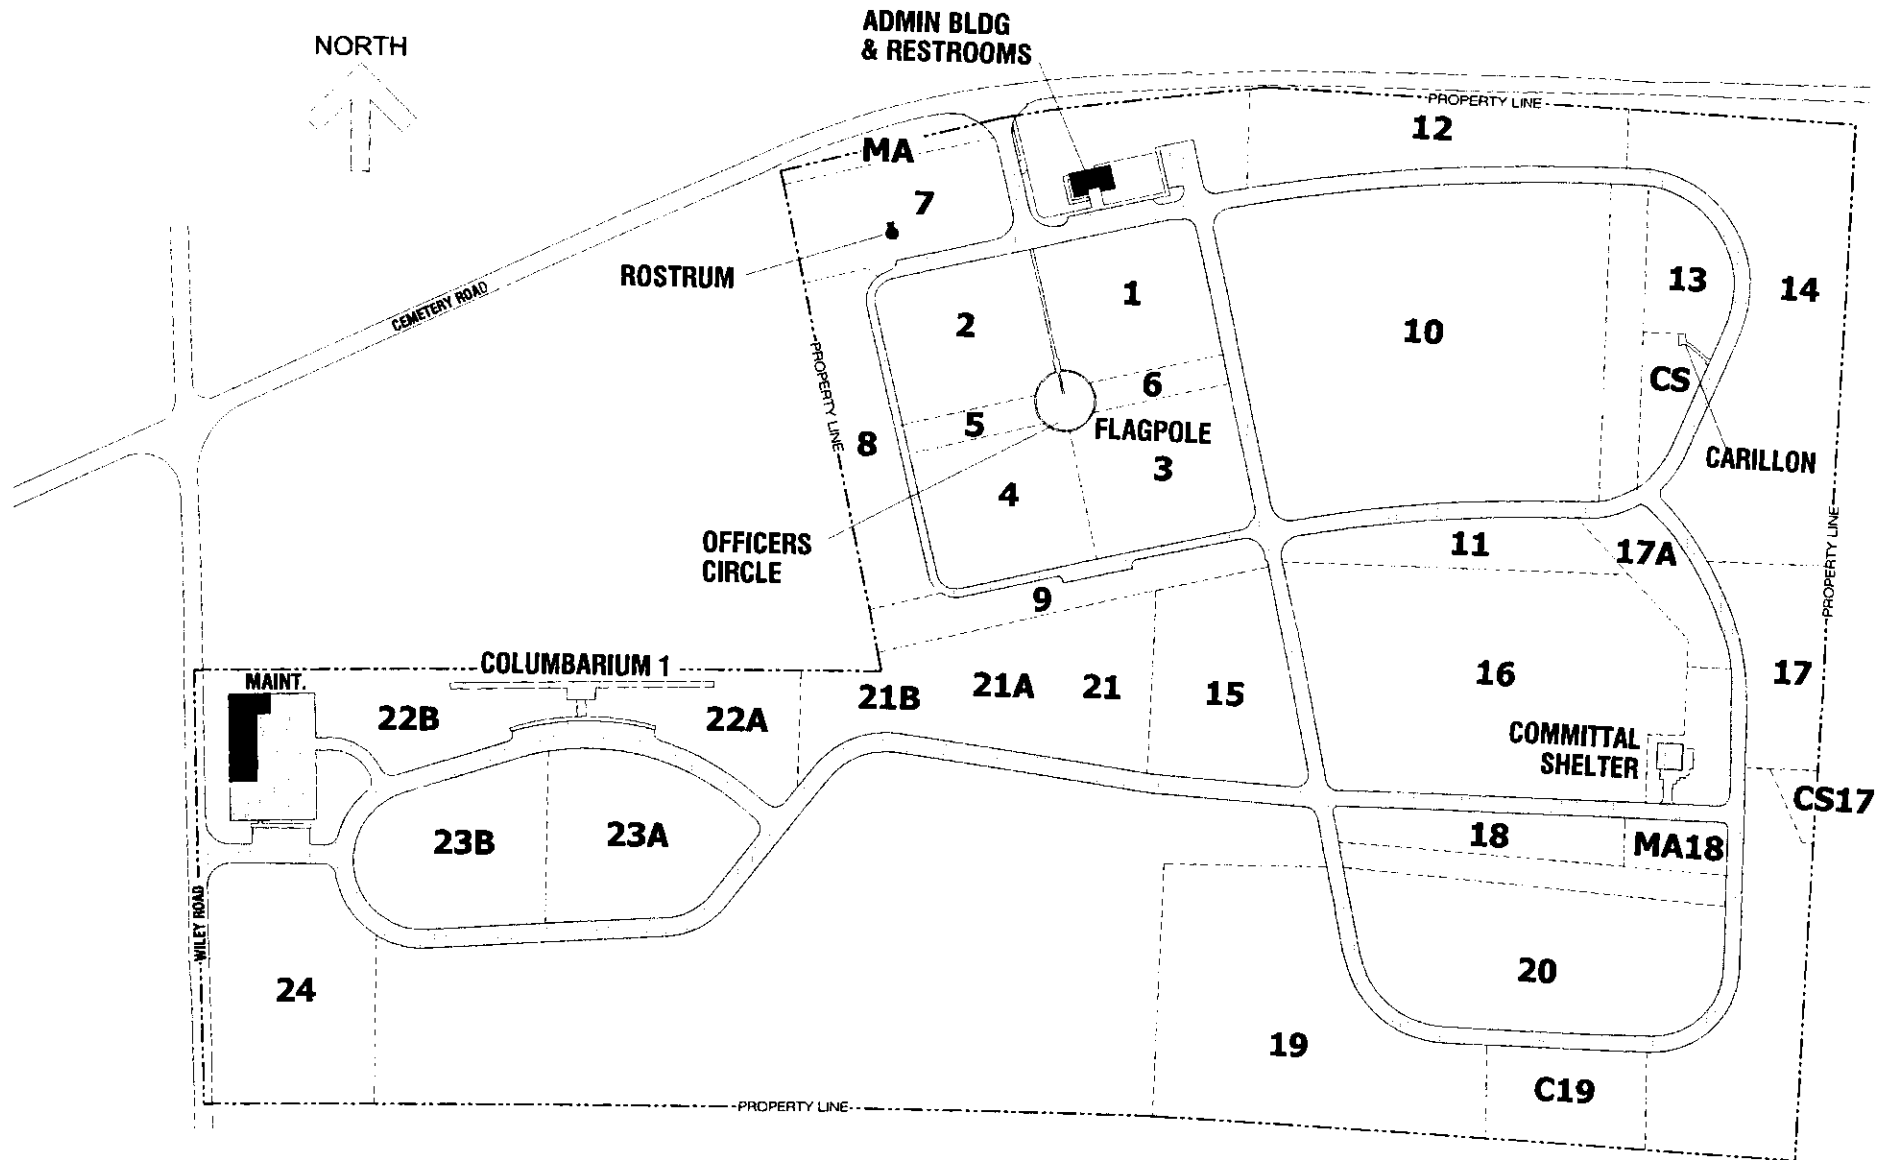

FORT GIBSON NATIONAL CEMETERY

NORTH

ADMIN BLDG
& RESTROOMS

NAME

SECTION

GRAVE

COLUMBARIUM

NICHE