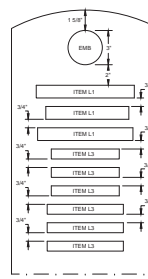

9 LINE INSCRIPTION PLACEMENT AND DETAIL