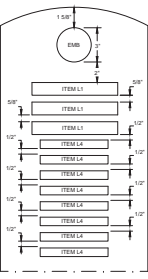

11 LINE INSCRIPTION PLACEMENT AND DETAIL