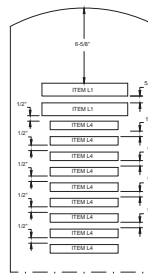

11 LINE INSCRIPTION PLACEMENT AND DETAIL

MEMORIAL HEADSTONE
SCALE: 3/16"=1"