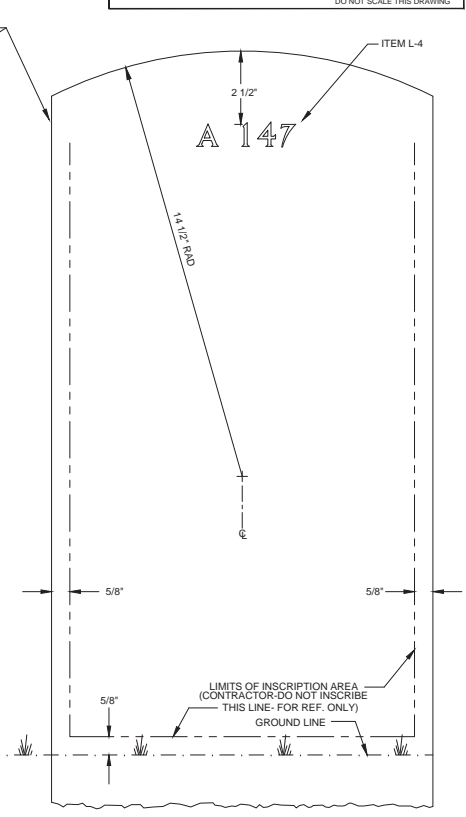

REAR FACE OF STONE SHOWING CORRECT LOCATION OF SECTION & GRAVE NUMBER
(SEE DWG. A-U1-2 FOR REVERSE INSCRIPTION LOCATION if required)