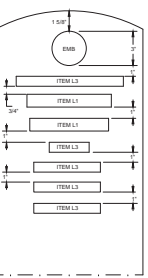

STANDARD HEADSTONE
SCALE: 3/16"=1"

7 LINE INSCRIPTION PLACEMENT AND DETAIL