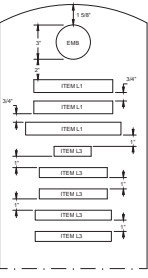

8 LINE INSCRIPTION PLACEMENT AND DETAIL