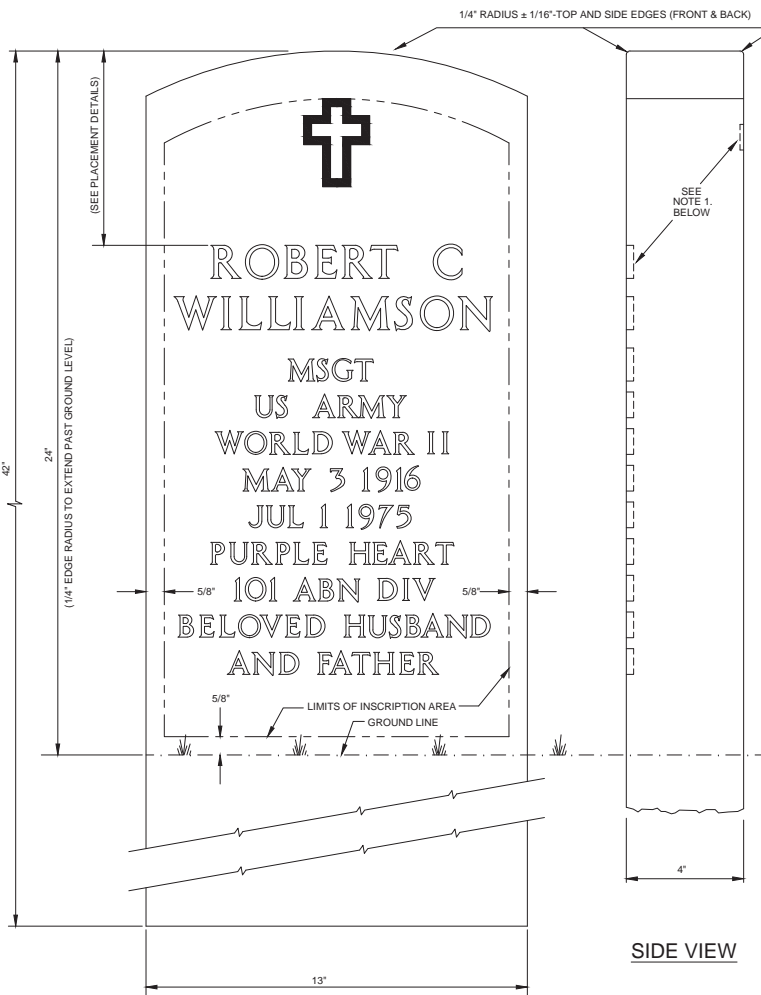

SIDE VIEW

MEMORIAL HEADSTONE
SCALE: 3/16"=1"

TYPICAL FRONT FACE OF STONE
SCALE: 1/2"=1"