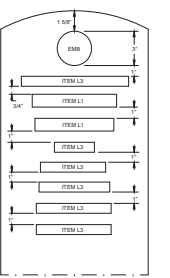

8 LINE INSCRIPTION PLACEMENT AND DETAIL