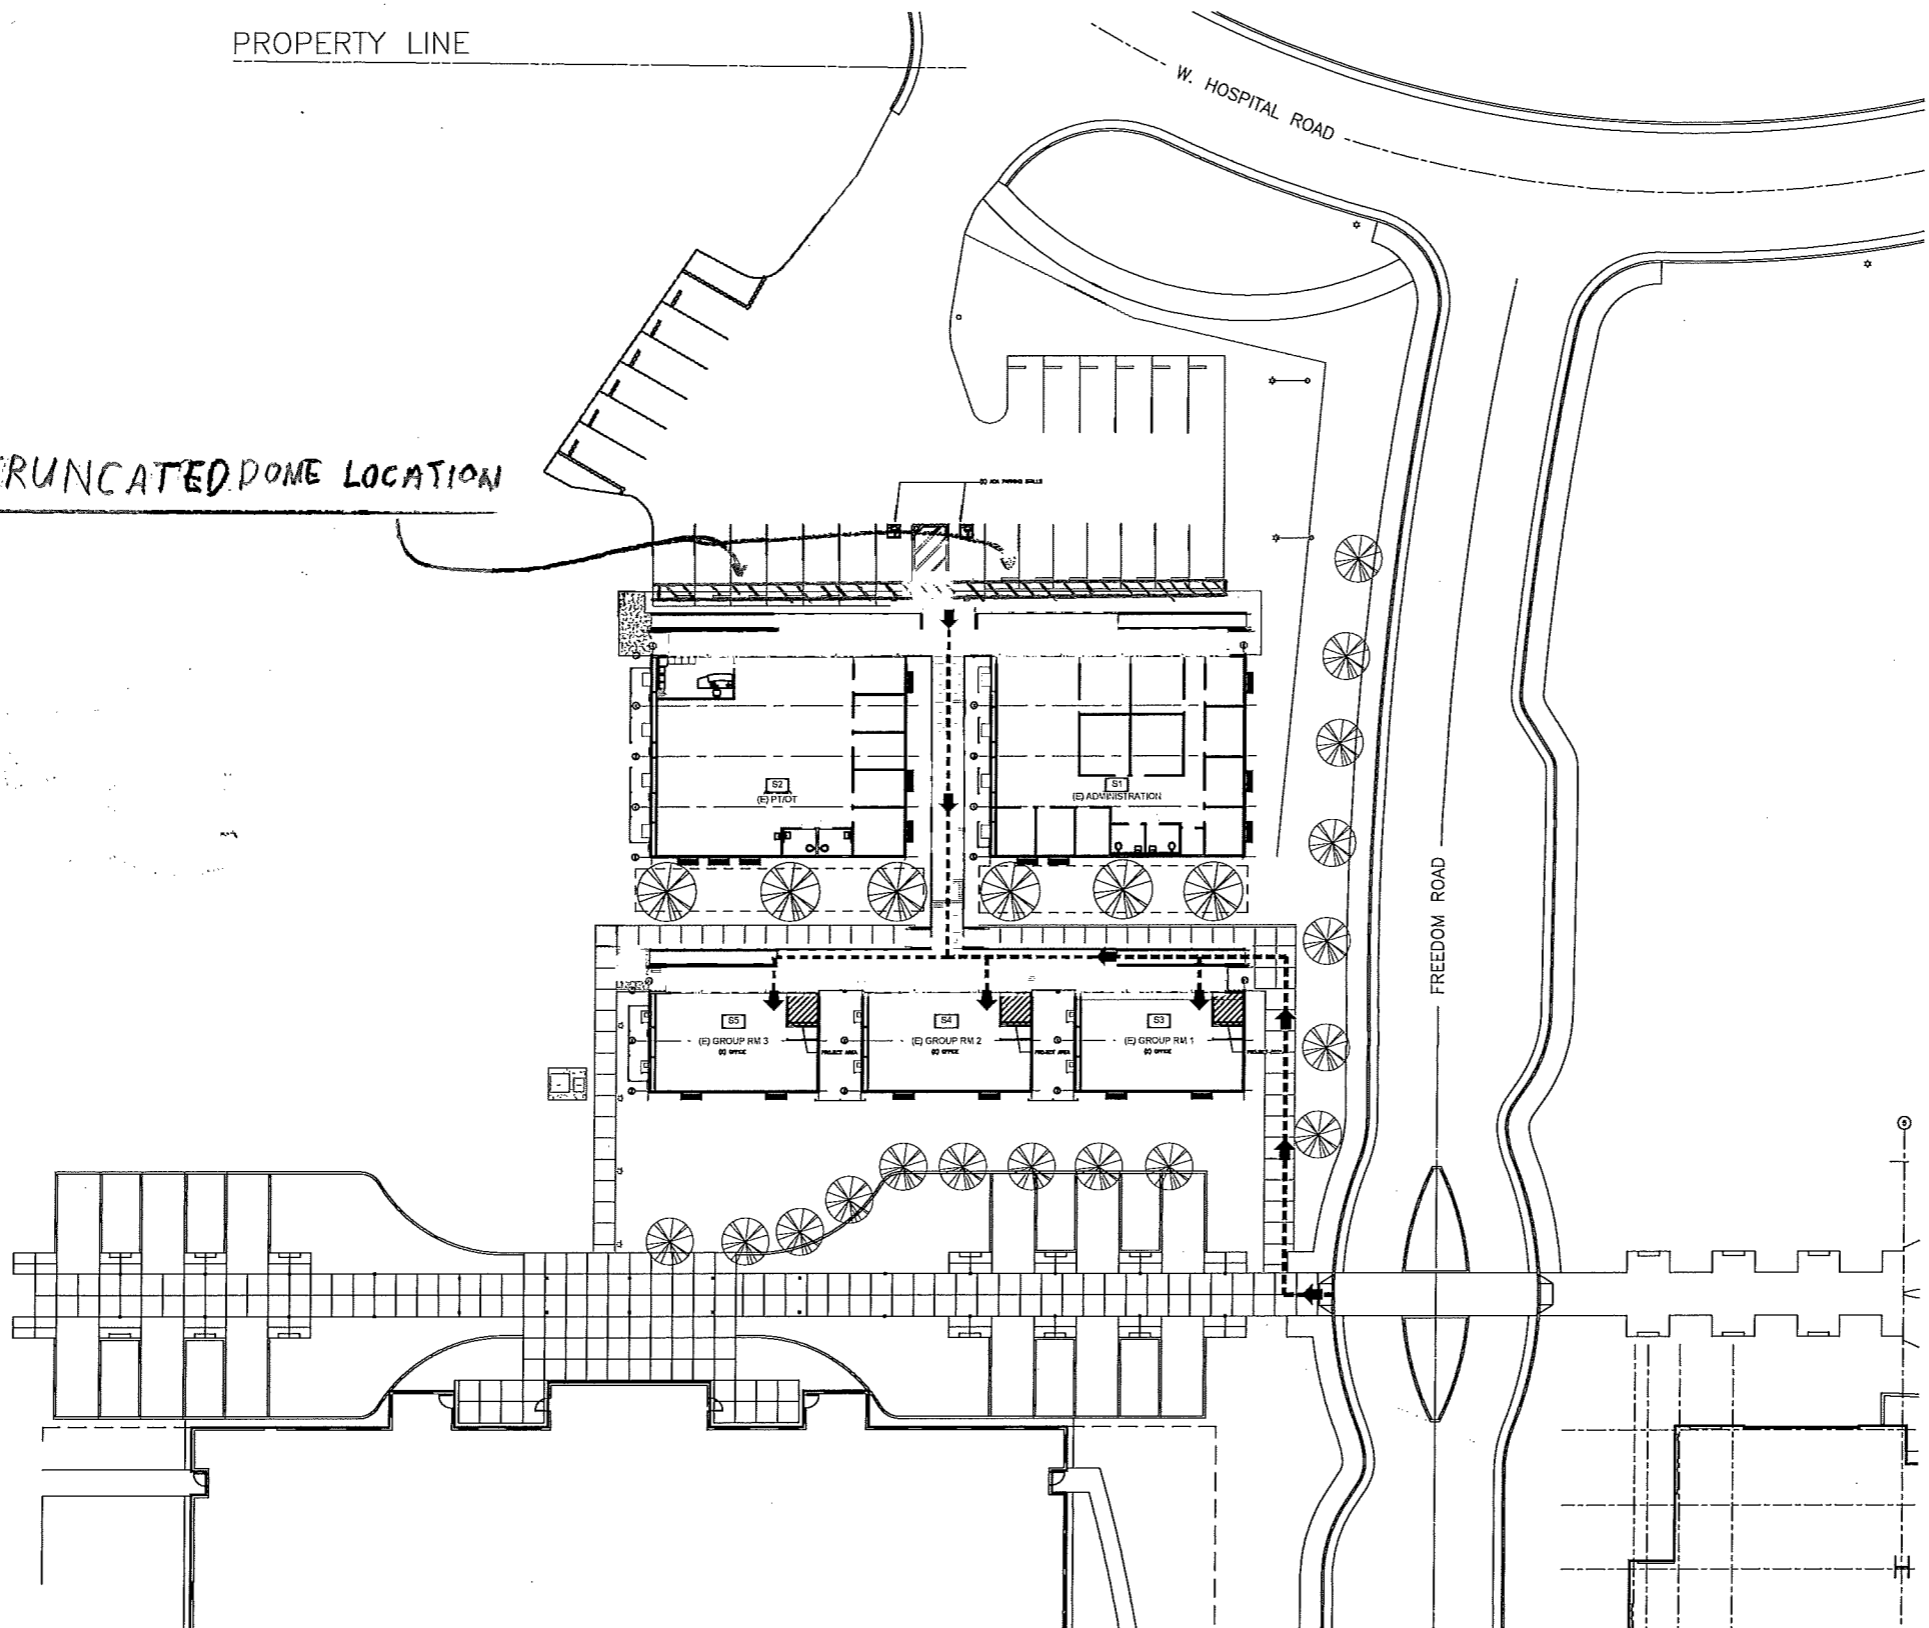

PROPERTY LINE

W. HOSPITAL ROAD

FREEDOM ROAD

TRUNCATED DOME LOCATION

STOCKTON CBOC SITE PLAN
SCALE: 1/16" = 1'-0"

LEGEND:
PROJECT AREA
PATH OF TRAVEL

one eighth inch = one foot
one quarter inch = one foot
three eighths inch = one foot
one half inch = one foot
three quarters inch = one foot
one inch = one foot
one and one half inches = one foot
three inches = one foot