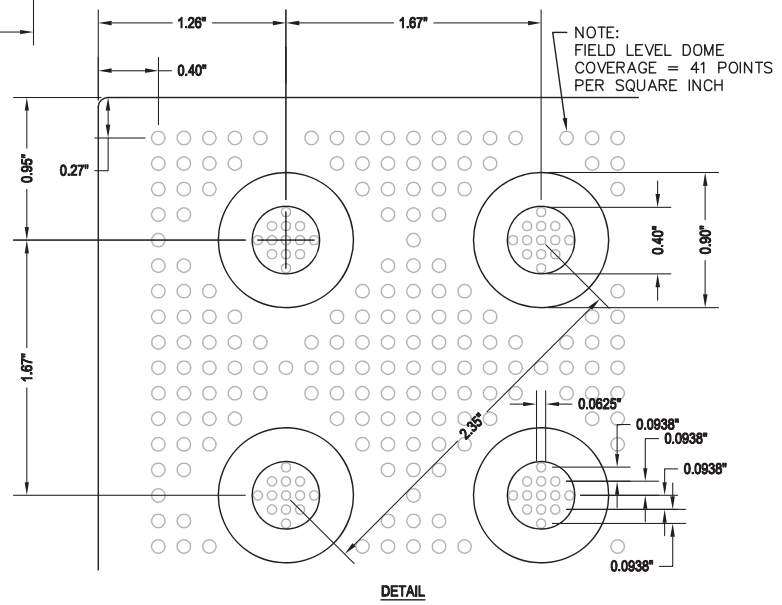

Detectable Warning Strip Shall be the same width as the walk way.
All domes must be in the direction of travel.

TRUNCATED DOME
TACTILE -
WARNING STRIP

NOT TO SCALE