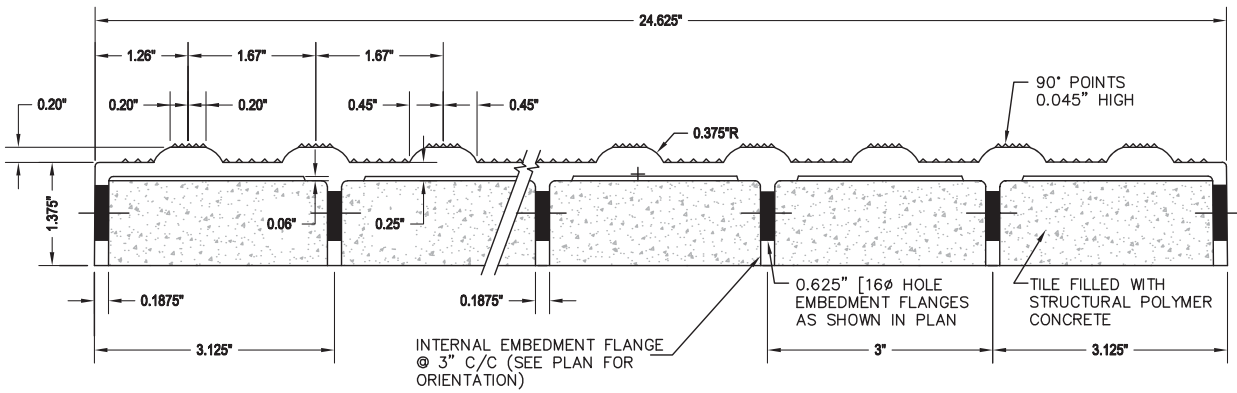

Detectable Warning Strip Shall be the same width as the walk way.
All domes must be in the direction of travel.

TRUNCATED DOME
TACTILE -
WARNING STRIP

NOT TO SCALE