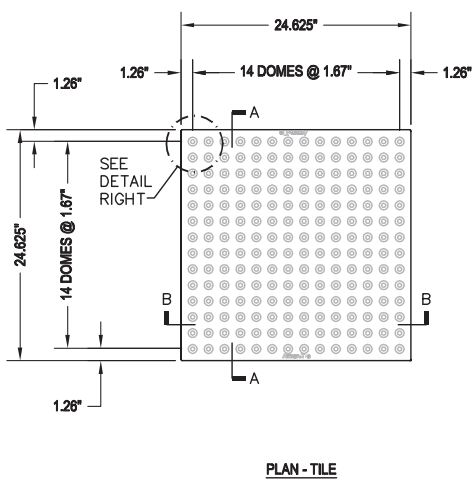

Detectable Warning Strip Shall be the same width as the walk way.
All domes must be in the direction of travel.

TRUNCATED DOME
TACTILE -
WARNING STRIP

NOT TO SCALE