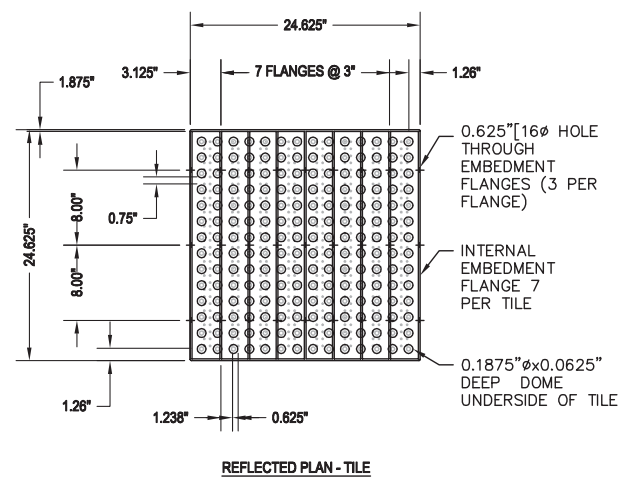

Detectable Warning Strip Shall be the same width as the walk way.
All domes must be in the direction of travel.

TRUNCATED DOME
TACTILE -
WARNING STRIP

NOT TO SCALE