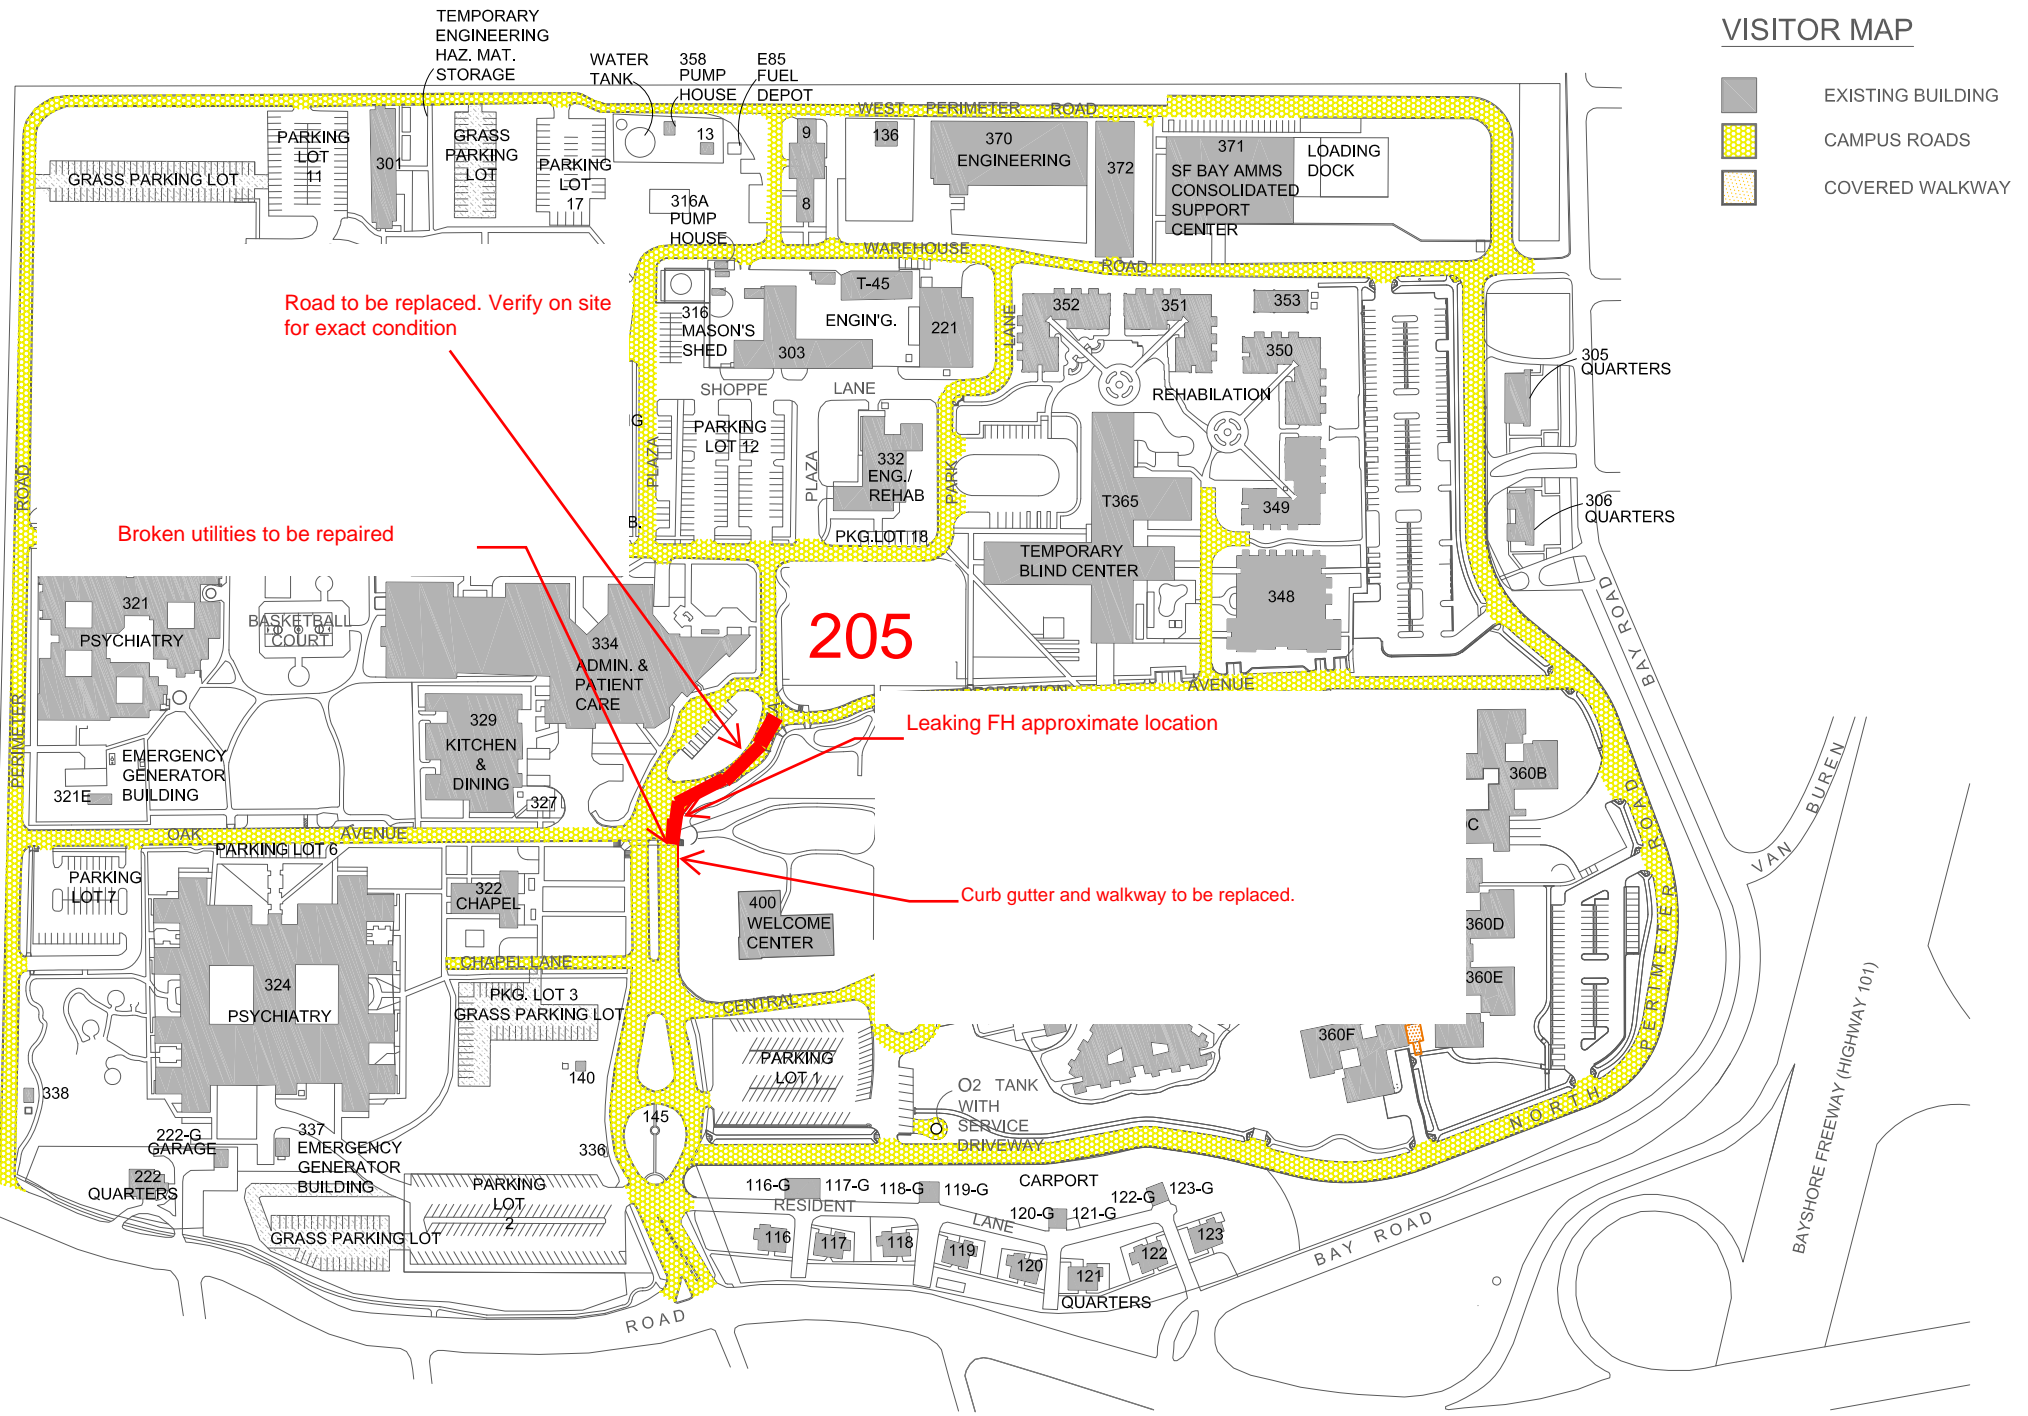

VA MENLO PARK DIVISION

795 Willow Road, Menlo Park, California 94025

VISITOR MAP

-  EXISTING BUILDING
-  CAMPUS ROADS
-  COVERED WALKWAY

Road to be replaced. Verify on site for exact condition

Broken utilities to be repaired

205

Leaking FH approximate location

Curb gutter and walkway to be replaced.

BAYSHORE FREEWAY (HIGHWAY 101)