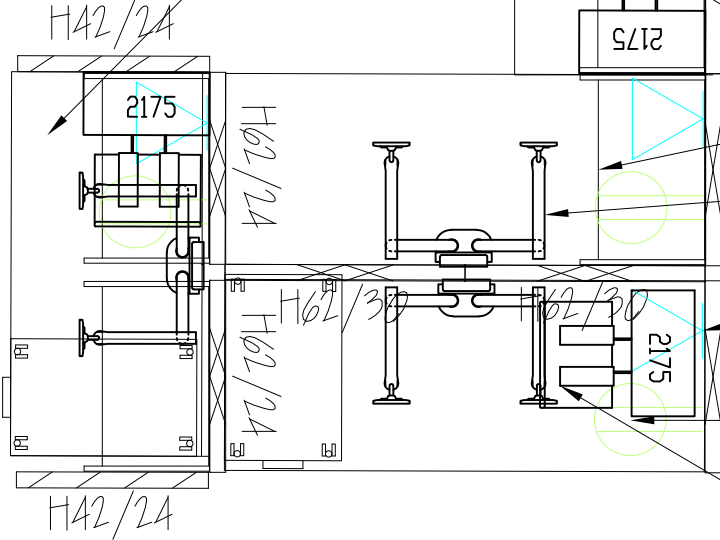

ALIGN

CUSTOM SIZE WORKSURFACE TO FIT

POWER/DATA ENTRY
PANEL HEIGHT/PANEL
WIDTH (TYP)

MOBILE B/B/F

OPEN SHELF

DUAL MONITOR
ARM

DATA OUTLET (BY
OTHERS - TYP)

DUPLEX RECEPTACLE
(TYP)

CPU HOLDER